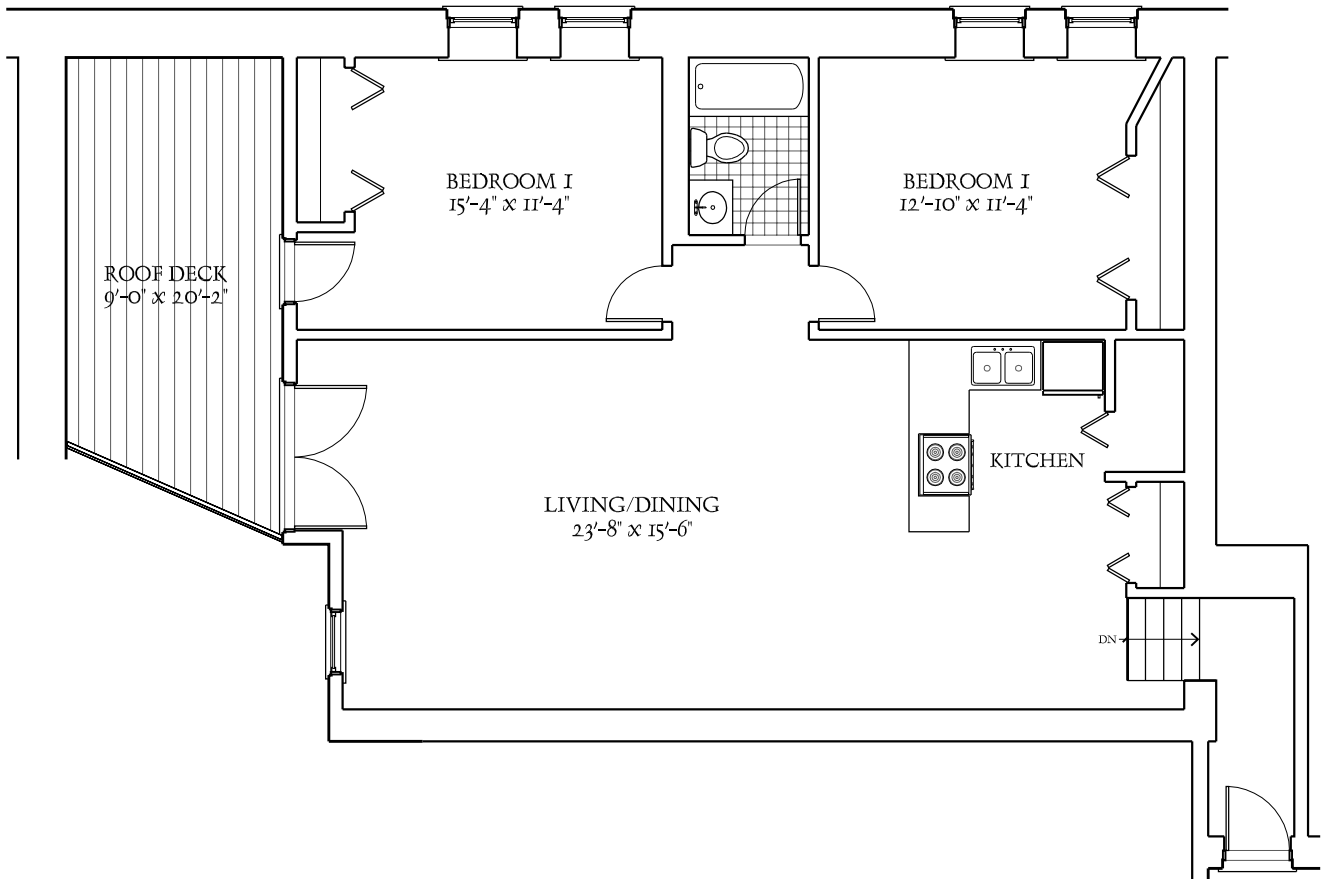

BREWERY LOFTS

UNIT 223

2 BEDROOM - 1 BATH

1301 WEST FLETCHER STREET

ALL PLANS AND DIMENSIONS SHOWN HEREIN ARE APPROXIMATE.
PROSPECTS VIEWING THESE PLANS SHOULD INSPECT EACH INDIVIDUAL UNIT FOR EXACT MEASUREMENTS AND LAYOUTS.