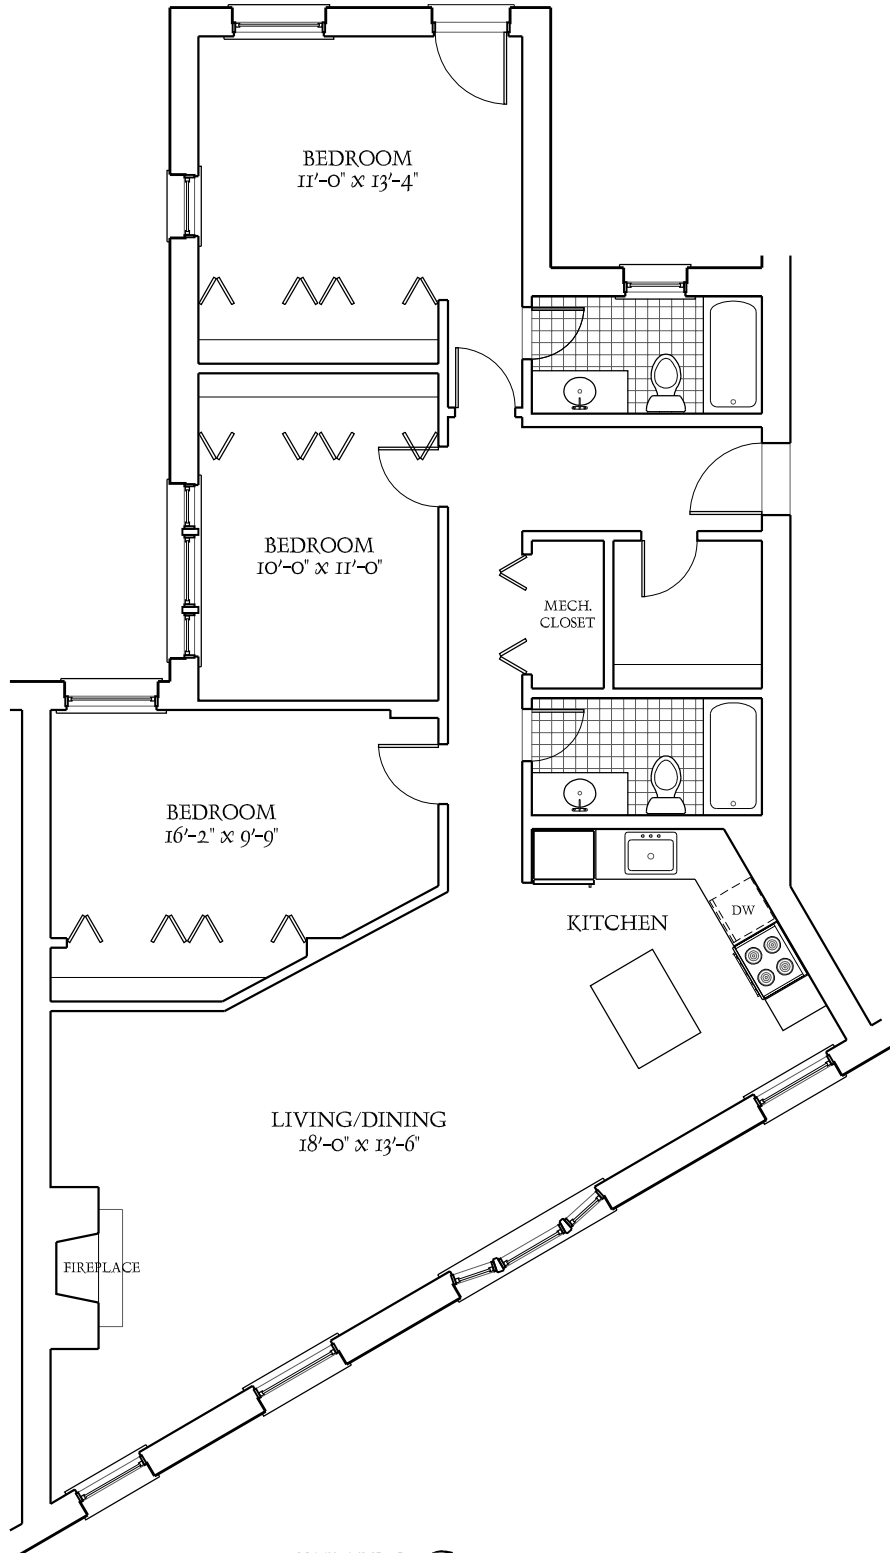

# BELMONT COURT APARTMENTS

## UNIT G<sub>3</sub>

3 BEDROOM - 2 BATH

( UNIT G<sub>4</sub> IS SIMILAR )

3164 NORTH CLARK STREET

ALL PLANS AND DIMENSIONS SHOWN HEREIN ARE APPROXIMATE.  
PROSPECTS VIEWING THESE PLANS SHOULD INSPECT EACH INDIVIDUAL UNIT FOR EXACT MEASUREMENTS AND LAYOUTS.