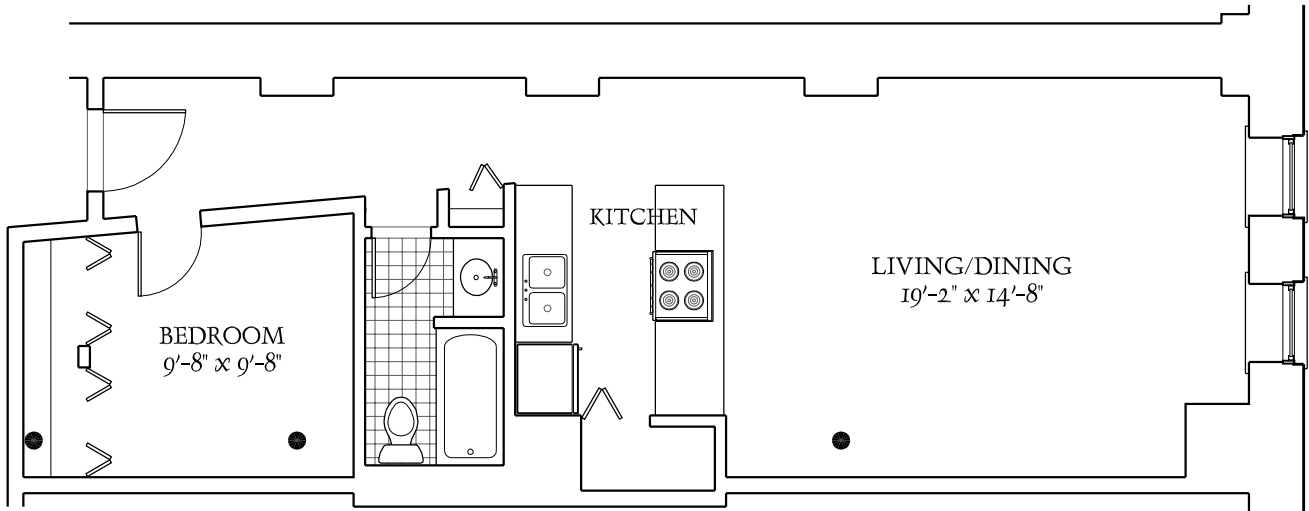

BREWERY LOFTS

UNIT 312

1 BEDROOM - 1 BATH

1301 WEST FLETCHER STREET

ALL PLANS AND DIMENSIONS SHOWN HEREIN ARE APPROXIMATE.
PROSPECTS VIEWING THESE PLANS SHOULD INSPECT EACH INDIVIDUAL UNIT FOR EXACT MEASUREMENTS AND LAYOUTS.