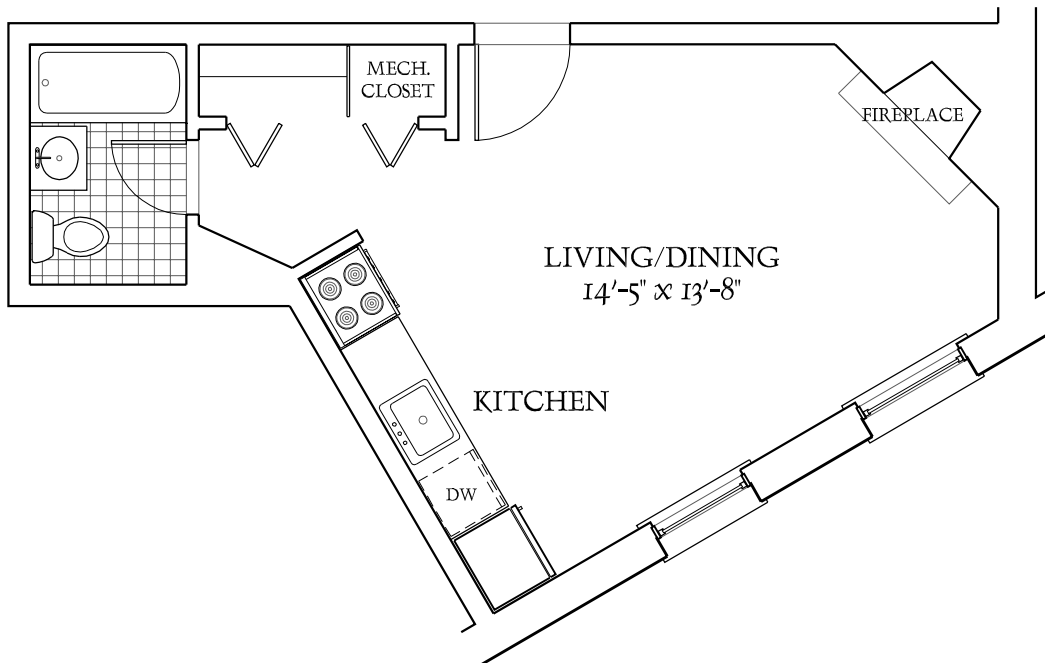

BELMONT COURT APARTMENTS

UNIT H-2A

STUDIO - 1 BATH

(UNIT H-3A IS SIMILAR)

3158 NORTH CLARK STREET

ALL PLANS AND DIMENSIONS SHOWN HEREIN ARE APPROXIMATE.
PROSPECTS VIEWING THESE PLANS SHOULD INSPECT EACH INDIVIDUAL UNIT FOR EXACT MEASUREMENTS AND LAYOUTS.