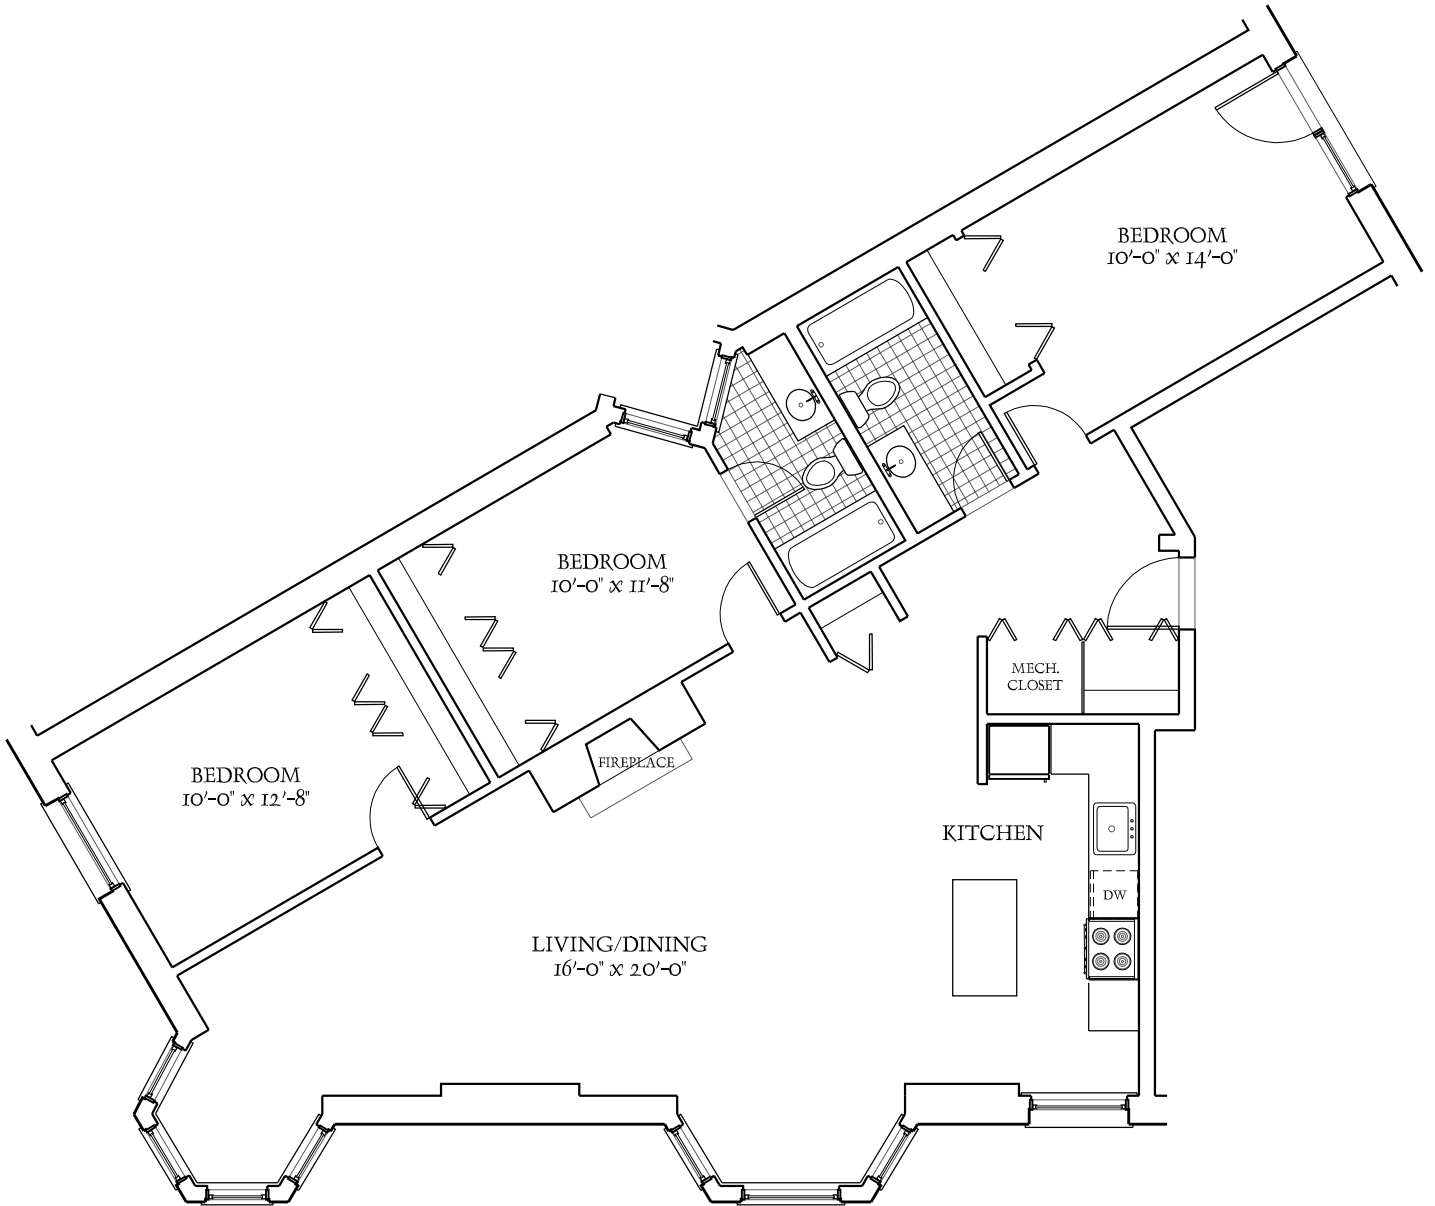

BELMONT COURT APARTMENTS

UNIT B4

3 BEDROOM - 2 BATH

(UNITS B5 AND B6 ARE SIMILAR)

841 WEST BELMONT AVENUE

ALL PLANS AND DIMENSIONS SHOWN HEREIN ARE APPROXIMATE.
PROSPECTS VIEWING THESE PLANS SHOULD INSPECT EACH INDIVIDUAL UNIT FOR EXACT MEASUREMENTS AND LAYOUTS.