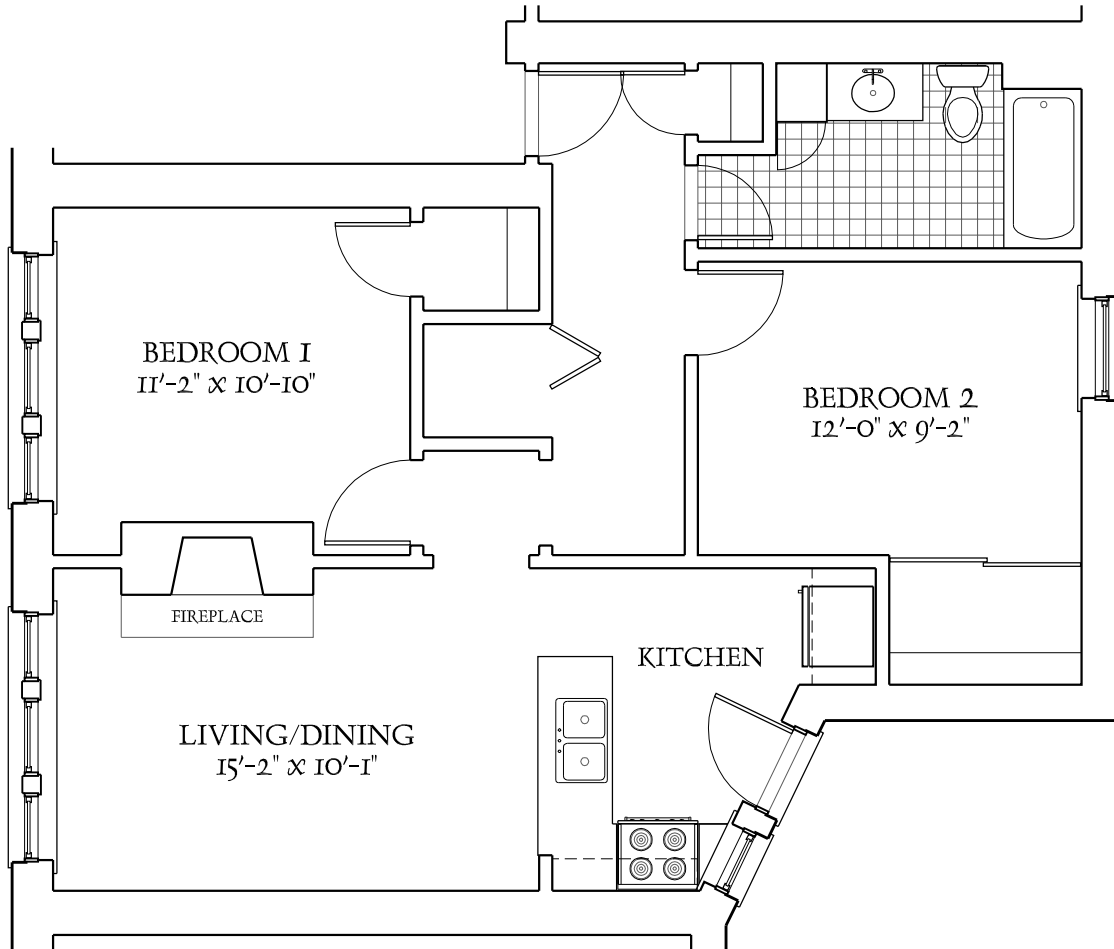

PINEGROVE PLACE APARTMENTS

TYPICAL C UNIT

2 BEDROOM - 1 BATH

650 - 652 WEST WAVELAND AVENUE
3707 - 3709 NORTH PINE GROVE AVENUE

ALL PLANS AND DIMENSIONS SHOWN HEREIN ARE APPROXIMATE.
PROSPECTS VIEWING THESE PLANS SHOULD INSPECT EACH INDIVIDUAL UNIT FOR EXACT MEASUREMENTS AND LAYOUTS.