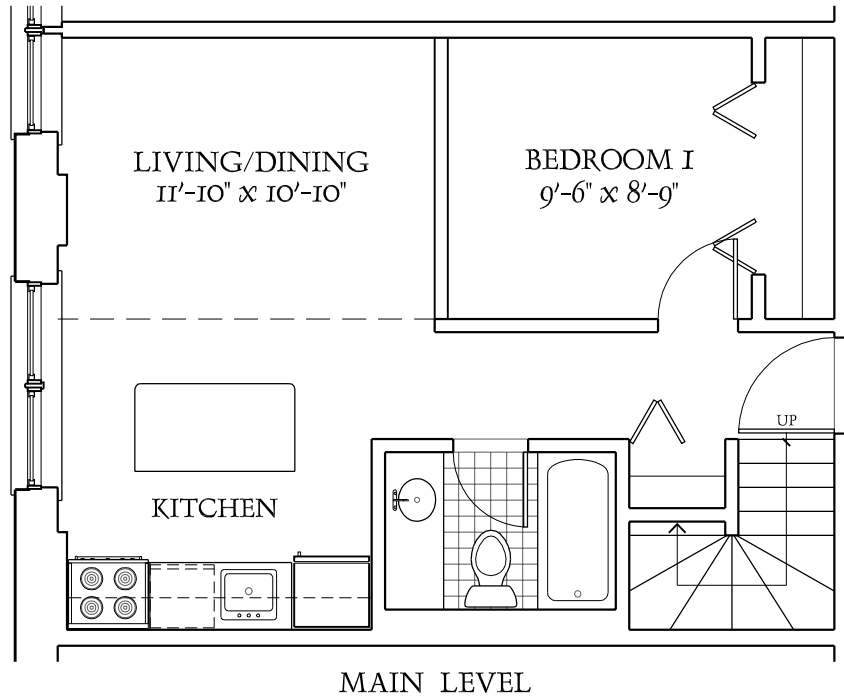

BYRON LOFTS

UNIT 103

2 BEDROOM - 1 BATH

(UNIT 303 IS SIMILAR)

3900 NORTH DAMEN AVENUE

ALL PLANS AND DIMENSIONS SHOWN HEREIN ARE APPROXIMATE.
PROSPECTS VIEWING THESE PLANS SHOULD INSPECT EACH INDIVIDUAL UNIT FOR EXACT MEASUREMENTS AND LAYOUTS.