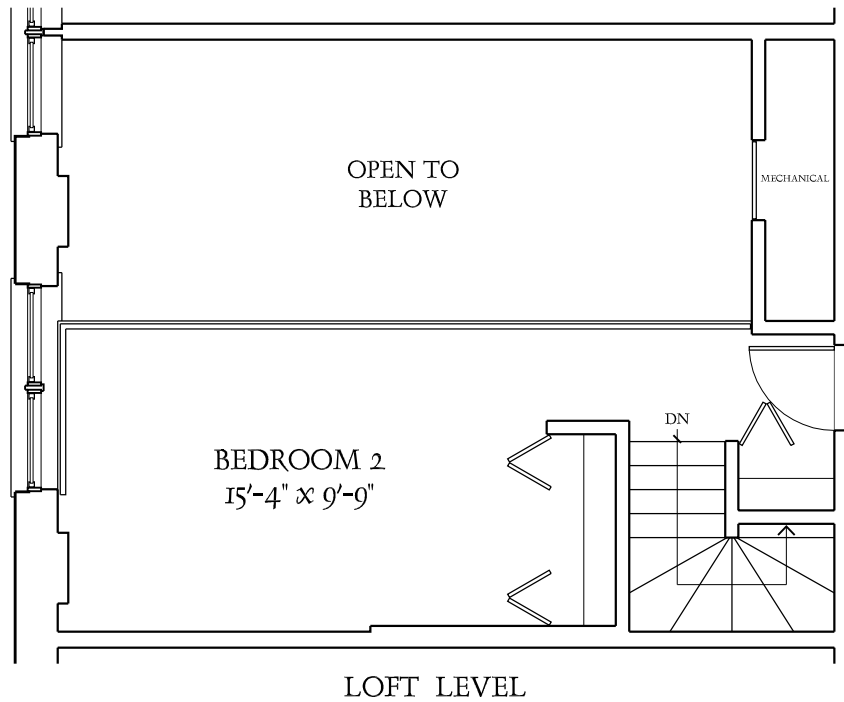

BYRON LOFTS

UNIT 103

2 BEDROOM - 1 BATH

(UNIT 303 IS SIMILAR)

3900 NORTH DAMEN AVENUE

ALL PLANS AND DIMENSIONS SHOWN HEREIN ARE APPROXIMATE.
PROSPECTS VIEWING THESE PLANS SHOULD INSPECT EACH INDIVIDUAL UNIT FOR EXACT MEASUREMENTS AND LAYOUTS.