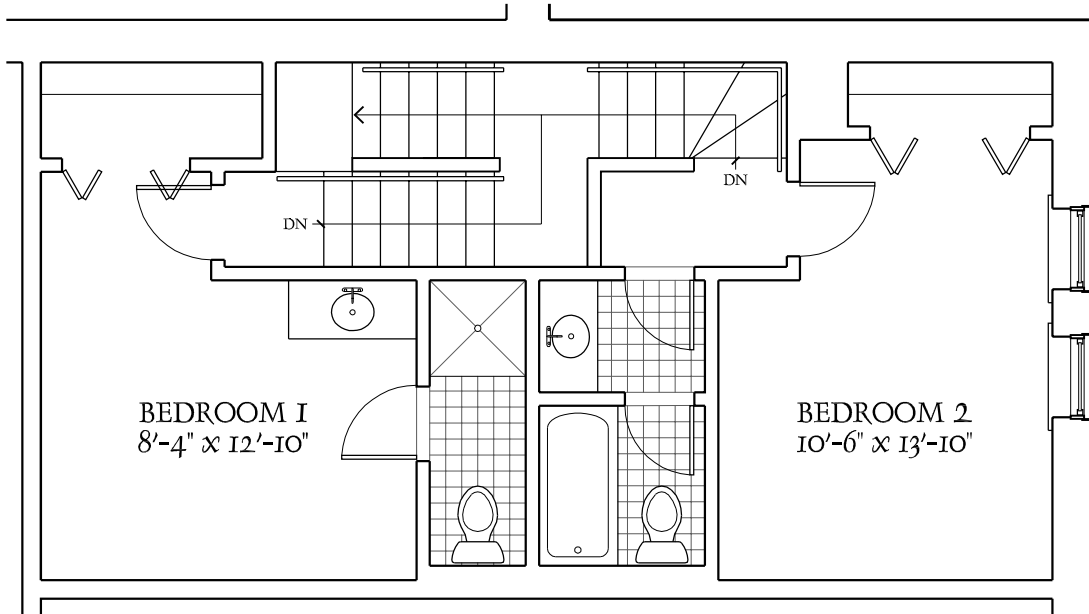

BREWERY LOFTS

SECOND LEVEL

UNIT 130

2 BEDROOM - 2 BATH

1301 WEST FLETCHER STREET

ALL PLANS AND DIMENSIONS SHOWN HEREIN ARE APPROXIMATE.
PROSPECTS VIEWING THESE PLANS SHOULD INSPECT EACH INDIVIDUAL UNIT FOR EXACT MEASUREMENTS AND LAYOUTS.