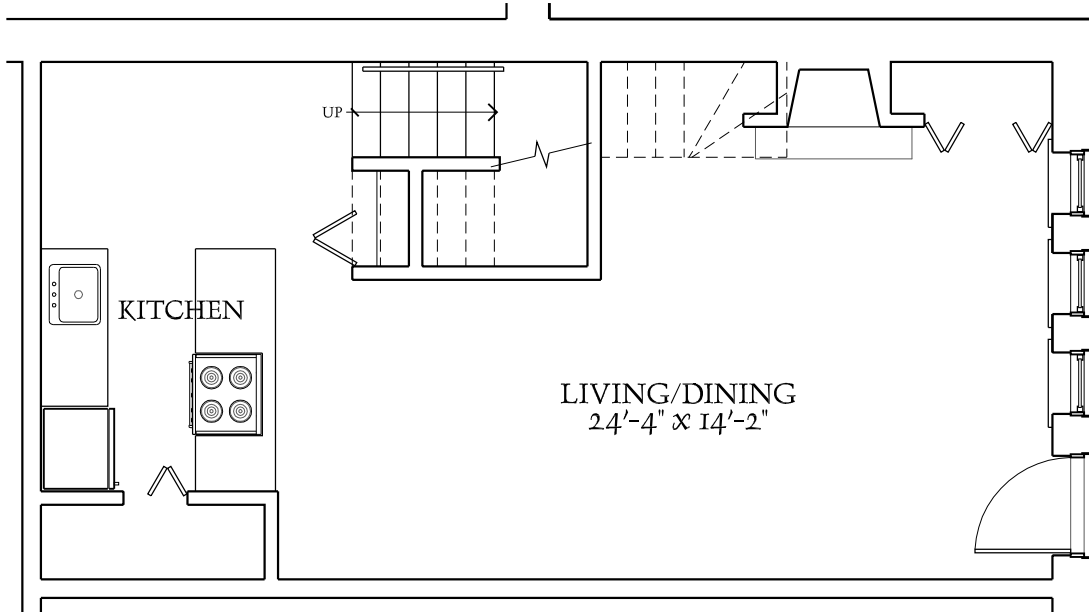

BREWERY LOFTS

SECOND LEVEL

UNIT 130

2 BEDROOM - 2 BATH

1301 WEST FLETCHER STREET

ALL PLANS AND DIMENSIONS SHOWN HEREIN ARE APPROXIMATE.
PROSPECTS VIEWING THESE PLANS SHOULD INSPECT EACH INDIVIDUAL UNIT FOR EXACT MEASUREMENTS AND LAYOUTS.