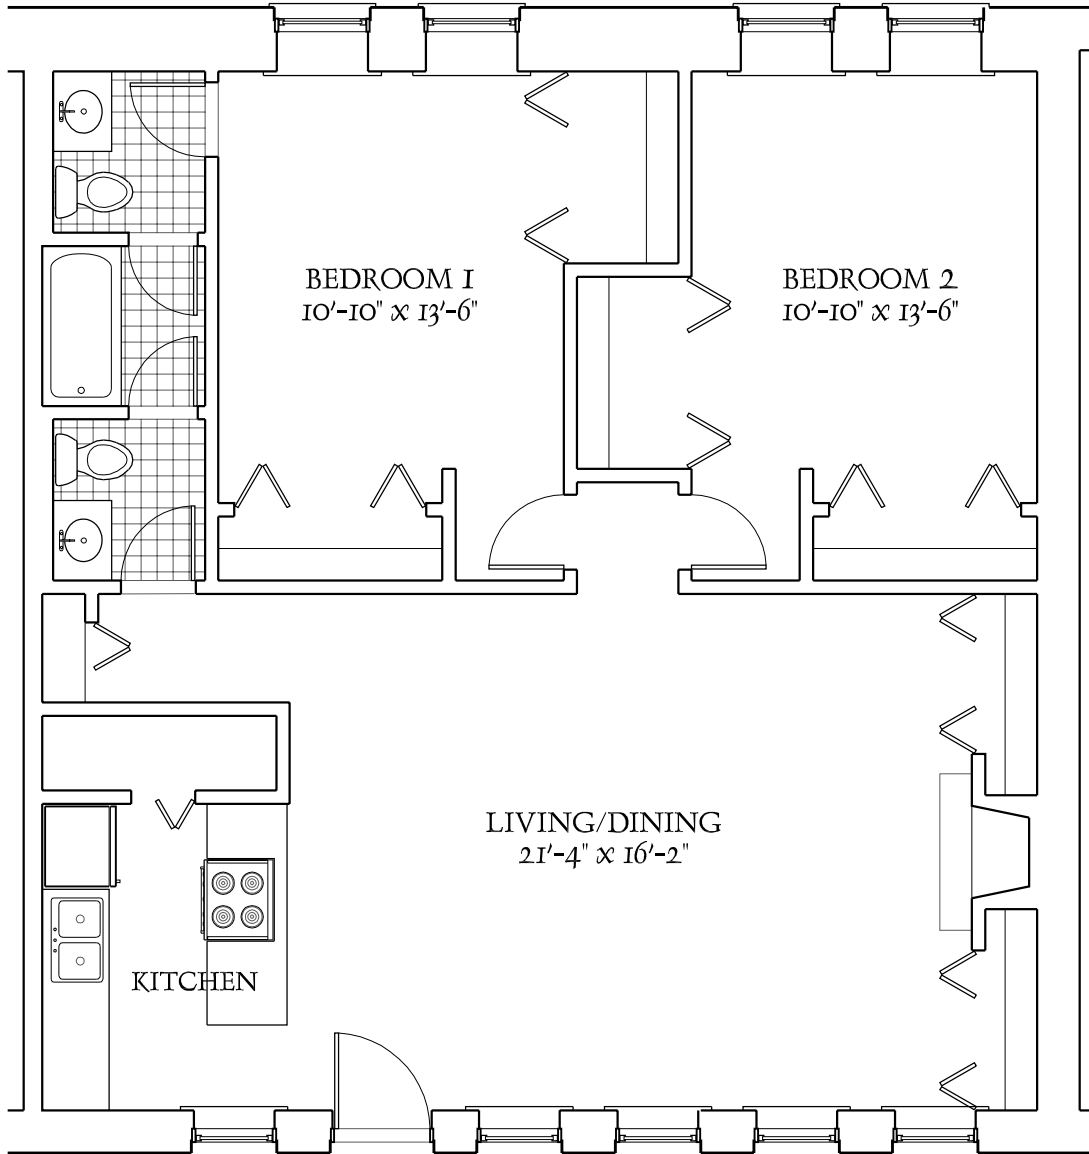

BREWERY LOFTS

UNIT 125

2 BEDROOM - 1 1/2 BATH

1301 WEST FLETCHER STREET

ALL PLANS AND DIMENSIONS SHOWN HEREIN ARE APPROXIMATE.
PROSPECTS VIEWING THESE PLANS SHOULD INSPECT EACH INDIVIDUAL UNIT FOR EXACT MEASUREMENTS AND LAYOUTS.