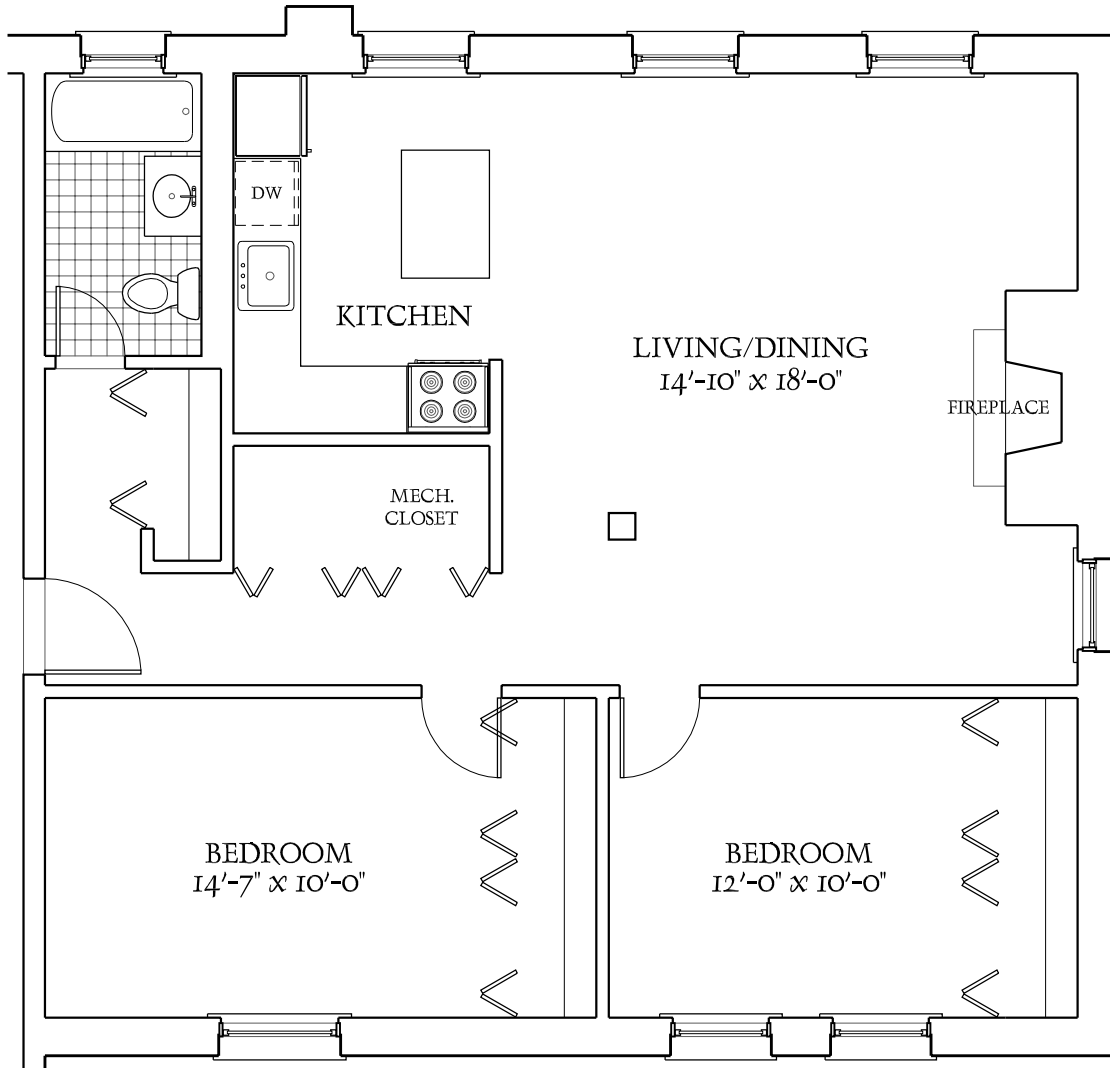

BELMONT COURT APARTMENTS

UNIT H-2G

2 BEDROOM - 1 BATH

(UNIT H-3G IS SIMILAR)

3158 NORTH CLARK STREET

ALL PLANS AND DIMENSIONS SHOWN HEREIN ARE APPROXIMATE.
PROSPECTS VIEWING THESE PLANS SHOULD INSPECT EACH INDIVIDUAL UNIT FOR EXACT MEASUREMENTS AND LAYOUTS.