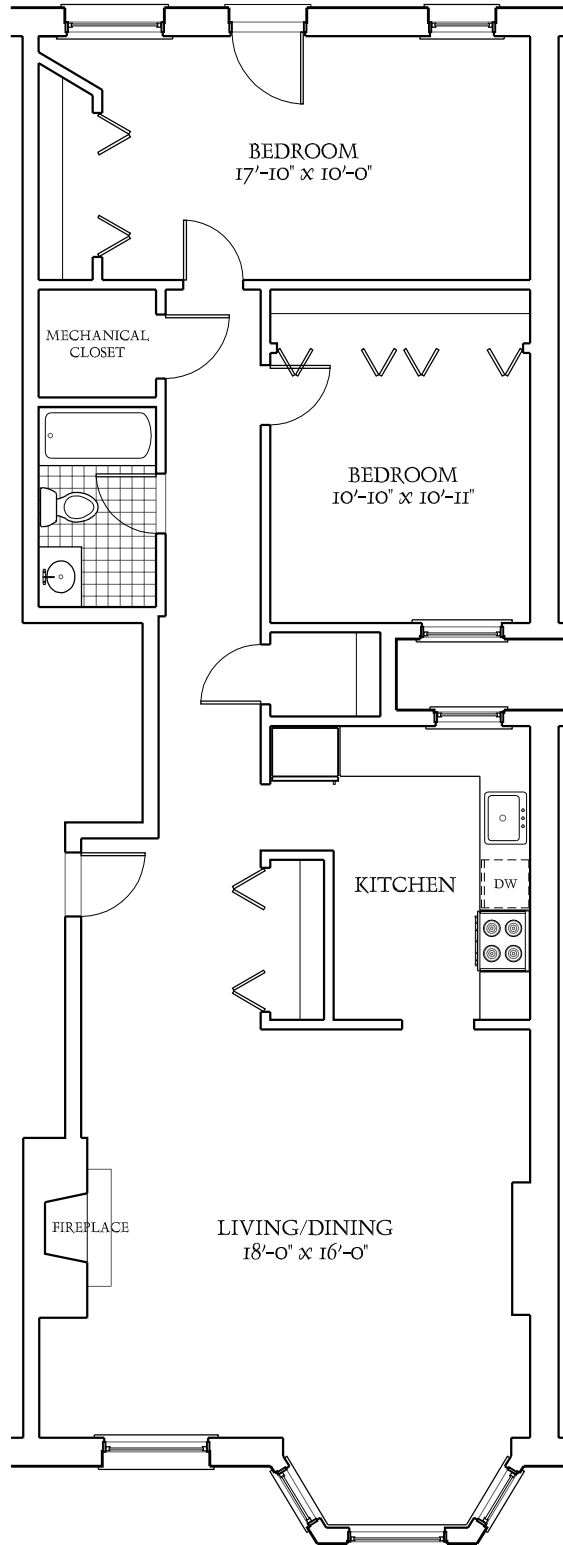

BELMONT COURT APARTMENTS

UNIT E1

2 BEDROOM - 1 BATH

(UNITS E2 AND E3 ARE SIMILAR)

3172 NORTH CLARK STREET

ALL PLANS AND DIMENSIONS SHOWN HEREIN ARE APPROXIMATE.
PROSPECTS VIEWING THESE PLANS SHOULD INSPECT EACH INDIVIDUAL UNIT FOR EXACT MEASUREMENTS AND LAYOUTS.