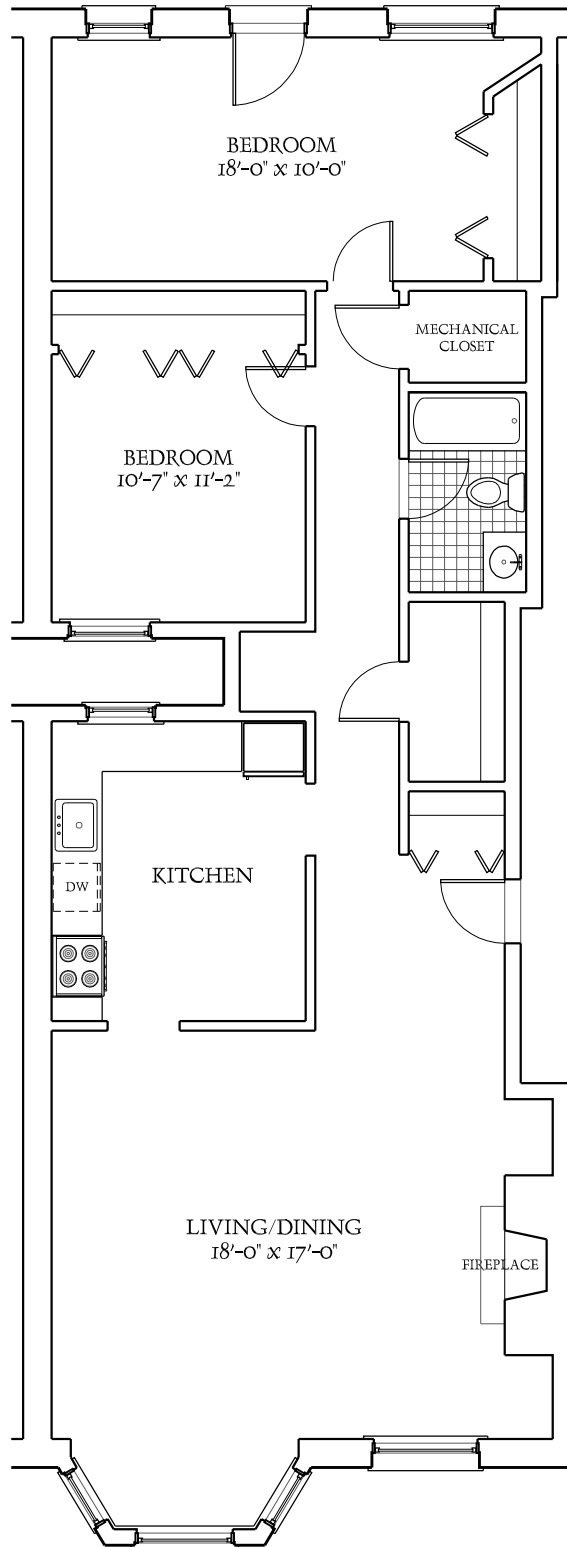

BELMONT COURT APARTMENTS

UNIT C4

2 BEDROOM - 1 BATH

(UNITS C5 AND C6 ARE SIMILAR)

3180 NORTH CLARK STREET

ALL PLANS AND DIMENSIONS SHOWN HEREIN ARE APPROXIMATE.
PROSPECTS VIEWING THESE PLANS SHOULD INSPECT EACH INDIVIDUAL UNIT FOR EXACT MEASUREMENTS AND LAYOUTS.