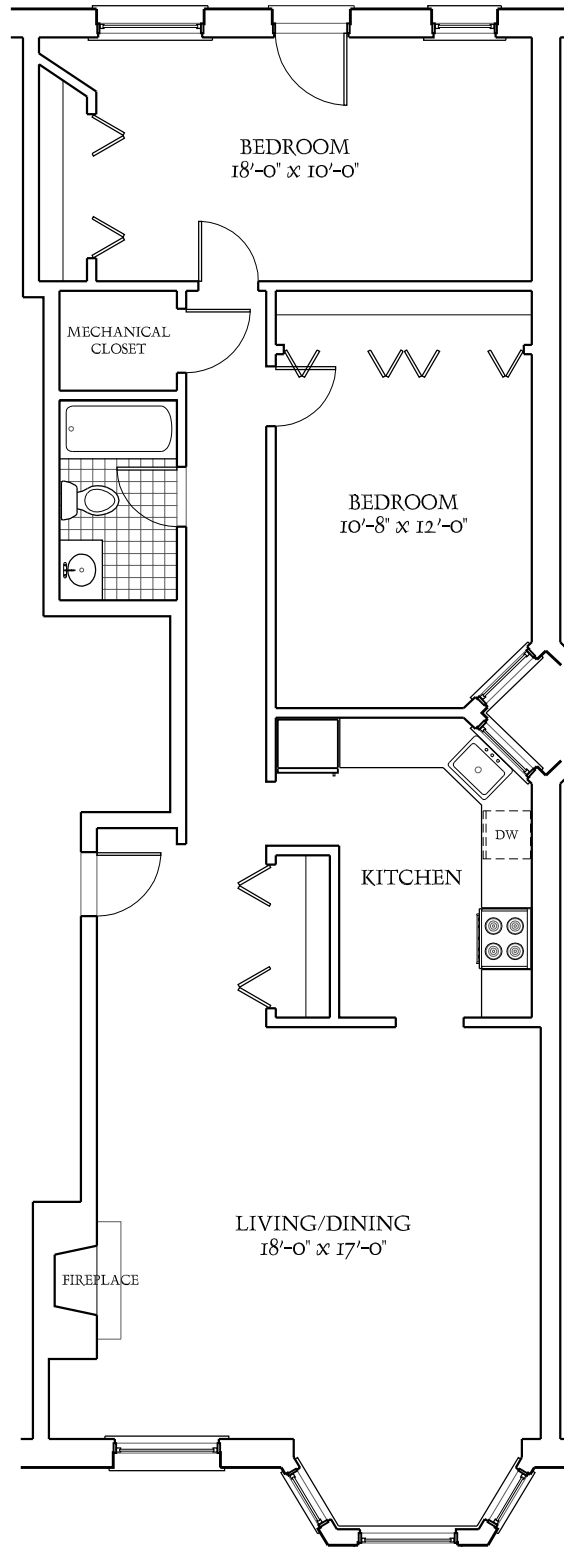

BELMONT COURT APARTMENTS

UNIT C1

2 BEDROOM - 1 BATH

(UNITS C2 AND C3 ARE SIMILAR)

3180 NORTH CLARK STREET

ALL PLANS AND DIMENSIONS SHOWN HEREIN ARE APPROXIMATE.
PROSPECTS VIEWING THESE PLANS SHOULD INSPECT EACH INDIVIDUAL UNIT FOR EXACT MEASUREMENTS AND LAYOUTS.