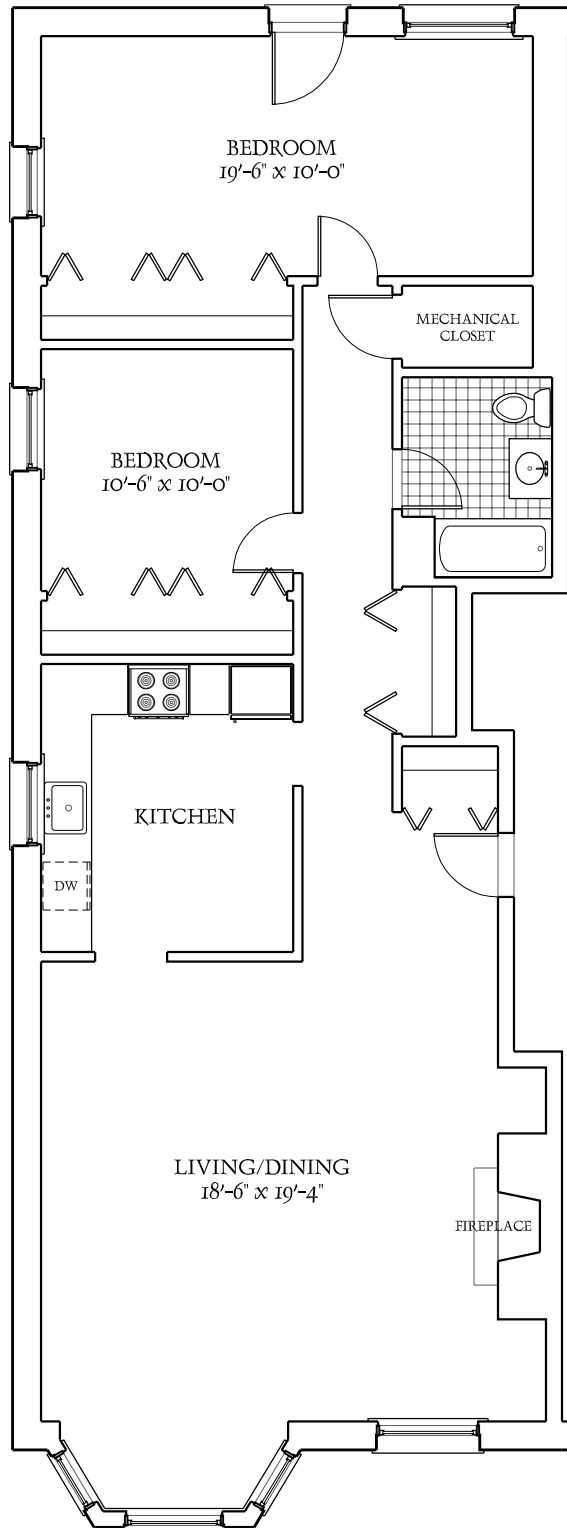

BELMONT COURT APARTMENTS

UNIT A4

2 BEDROOM - 1 BATH

(UNITS A5 AND A6 ARE SIMILAR)

845 WEST BELMONT AVENUE

ALL PLANS AND DIMENSIONS SHOWN HEREIN ARE APPROXIMATE.
PROSPECTS VIEWING THESE PLANS SHOULD INSPECT EACH INDIVIDUAL UNIT FOR EXACT MEASUREMENTS AND LAYOUTS.