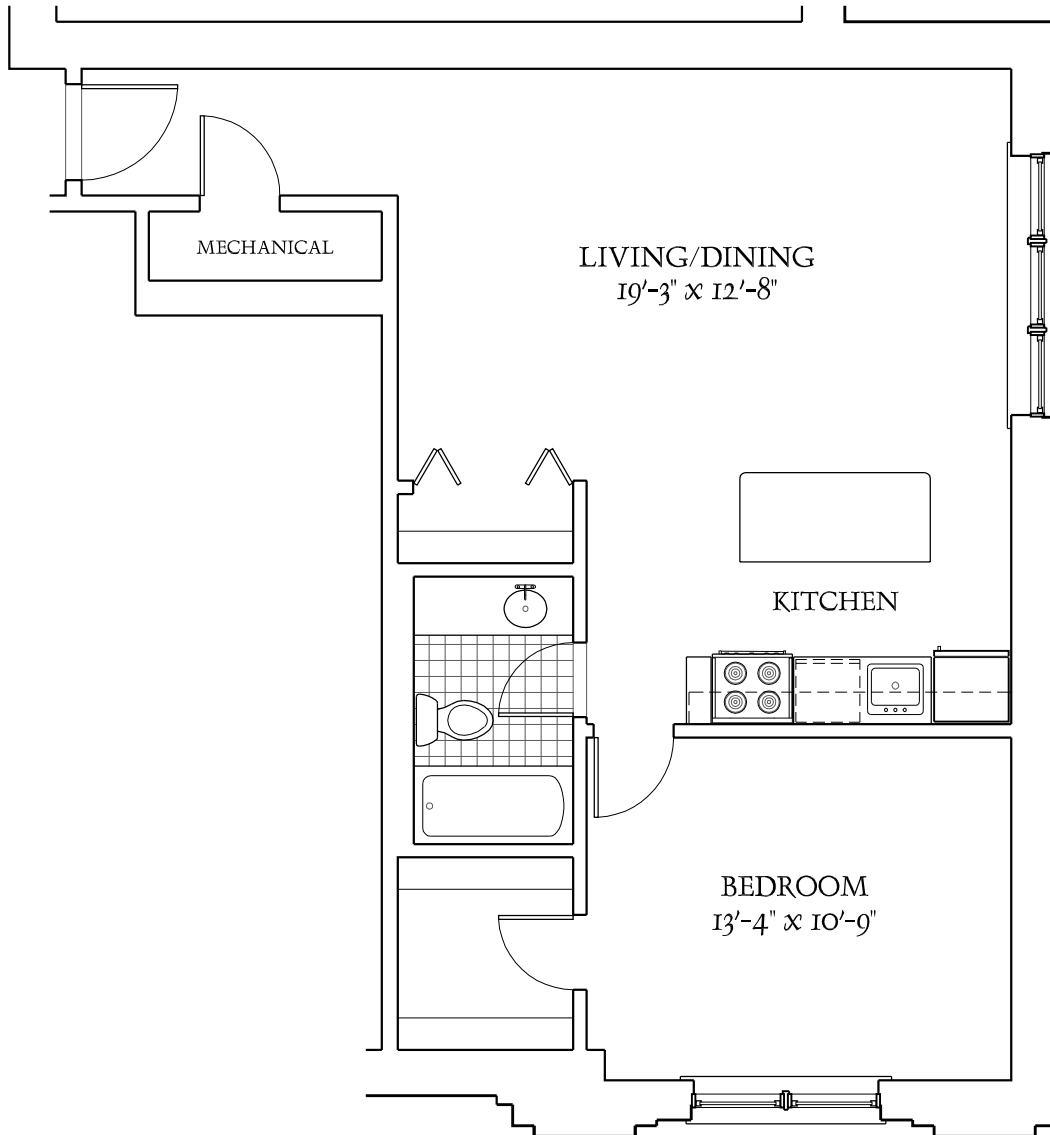

BYRON LOFTS

UNIT 210

1 BEDROOM - 1 BATH

(UNITS 310 IS SIMILAR)

3900 NORTH DAMEN AVENUE

ALL PLANS AND DIMENSIONS SHOWN HEREIN ARE APPROXIMATE.
PROSPECTS VIEWING THESE PLANS SHOULD INSPECT EACH INDIVIDUAL UNIT FOR EXACT MEASUREMENTS AND LAYOUTS.