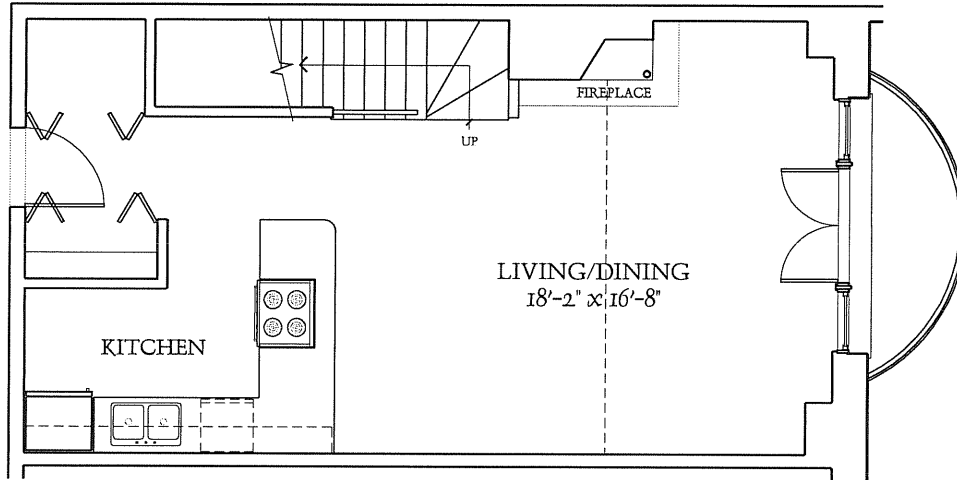

BUCKINGHAM PEWS

MAIN LEVEL

LOFT LEVEL

UNIT 203

1 BEDROOM - 1 BATH

(UNITS 204 AND 205 ARE SIMILAR)

701 WEST BUCKINGHAM PLACE

ALL PLANS AND DIMENSIONS SHOWN HEREIN ARE APPROXIMATE.
PROSPECTS VIEWING THESE PLANS SHOULD INSPECT EACH INDIVIDUAL UNIT FOR EXACT MEASUREMENTS AND LAYOUTS.