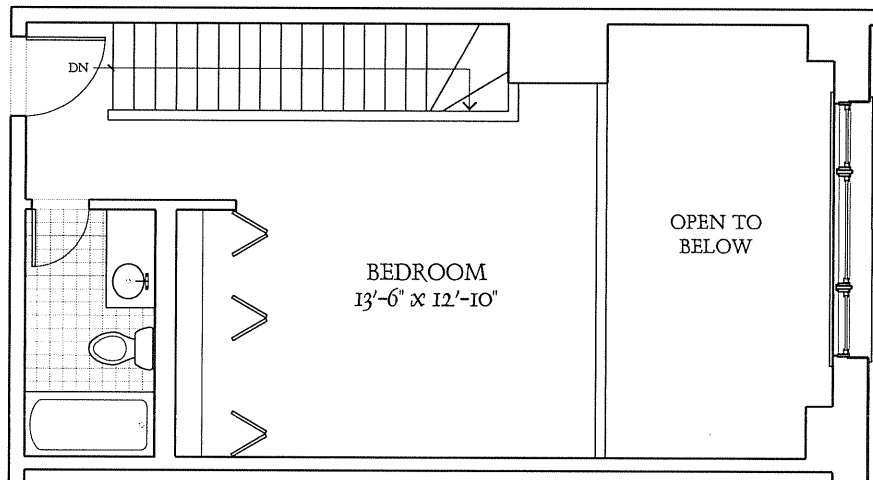

BUCKINGHAM PEWS

MAIN LEVEL

LOFT LEVEL

UNIT 203

1 BEDROOM - 1 BATH

(UNITS 204 AND 205 ARE SIMILAR)

701 WEST BUCKINGHAM PLACE

ALL PLANS AND DIMENSIONS SHOWN HEREIN ARE APPROXIMATE.
PROSPECTS VIEWING THESE PLANS SHOULD INSPECT EACH INDIVIDUAL UNIT FOR EXACT MEASUREMENTS AND LAYOUTS.