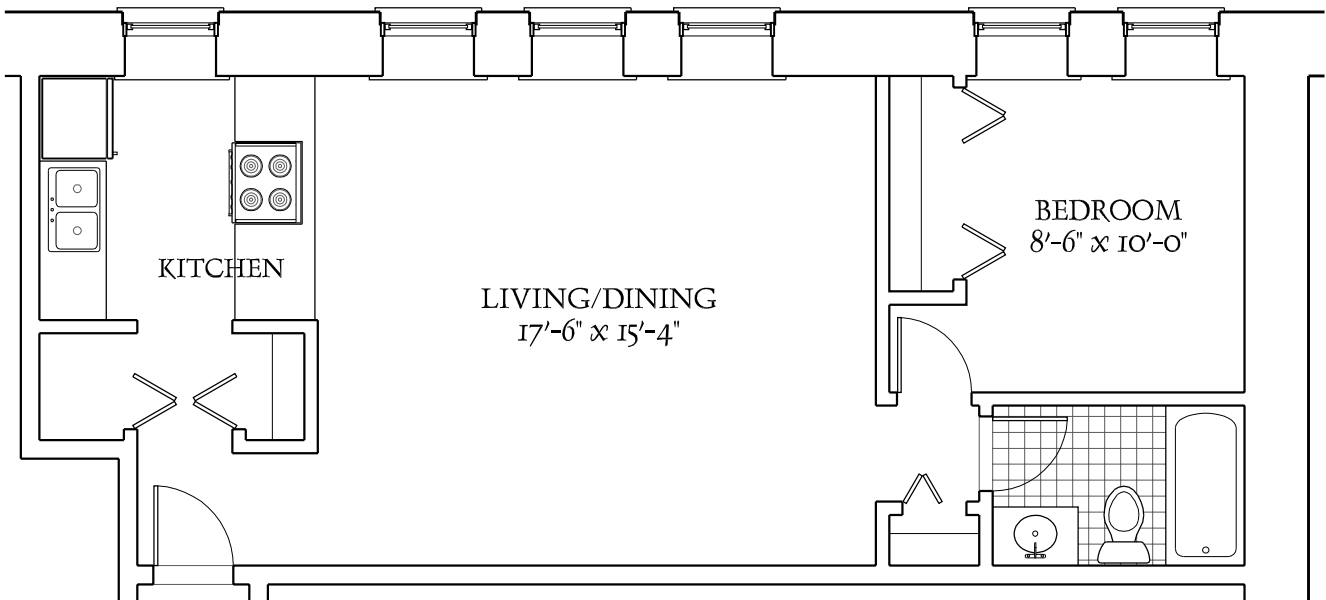

# BREWERY LOFTS

UNIT 316

1 BEDROOM - 1 BATH

1301 WEST FLETCHER STREET

ALL PLANS AND DIMENSIONS SHOWN HEREIN ARE APPROXIMATE.  
PROSPECTS VIEWING THESE PLANS SHOULD INSPECT EACH INDIVIDUAL UNIT FOR EXACT MEASUREMENTS AND LAYOUTS.