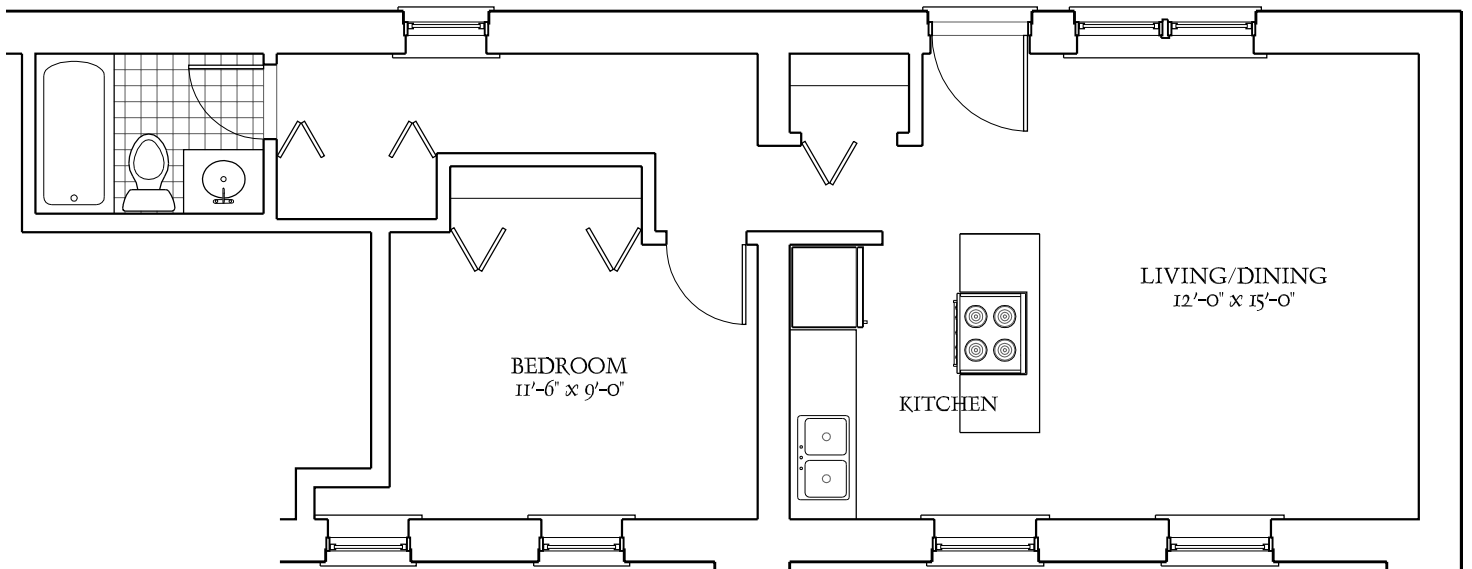

BREWERY LOFTS

UNIT 232

1 BEDROOM - 1 BATH

1301 WEST FLETCHER STREET

ALL PLANS AND DIMENSIONS SHOWN HEREIN ARE APPROXIMATE.
PROSPECTS VIEWING THESE PLANS SHOULD INSPECT EACH INDIVIDUAL UNIT FOR EXACT MEASUREMENTS AND LAYOUTS.