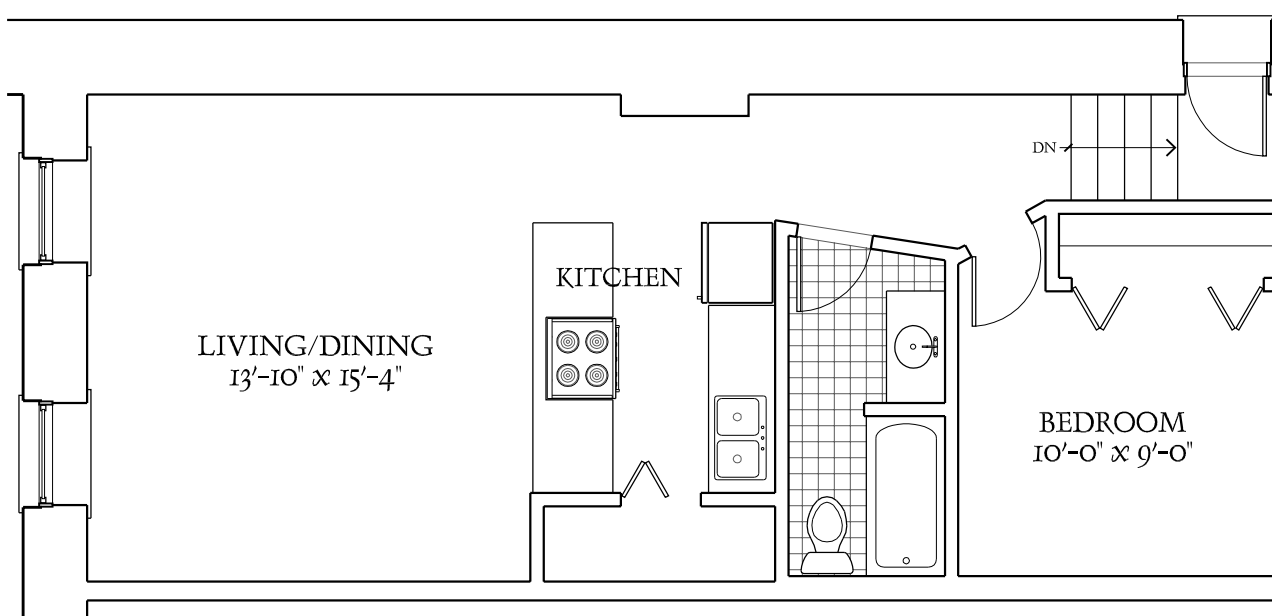

BREWERY LOFTS

UNIT 205

1 BEDROOM - 1 BATH

1301 WEST FLETCHER STREET

ALL PLANS AND DIMENSIONS SHOWN HEREIN ARE APPROXIMATE.
PROSPECTS VIEWING THESE PLANS SHOULD INSPECT EACH INDIVIDUAL UNIT FOR EXACT MEASUREMENTS AND LAYOUTS.