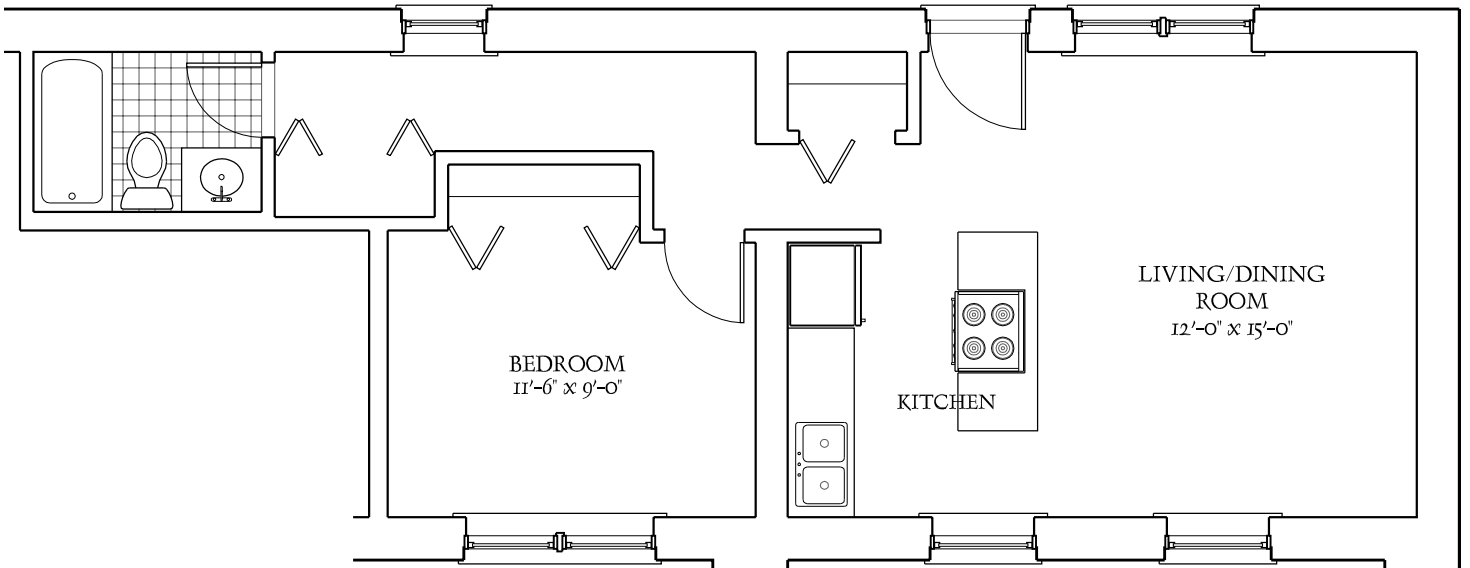

BREWERY LOFTS

UNIT 132

1 BEDROOM - 1 BATH

1301 WEST FLETCHER STREET

ALL PLANS AND DIMENSIONS SHOWN HEREIN ARE APPROXIMATE.
PROSPECTS VIEWING THESE PLANS SHOULD INSPECT EACH INDIVIDUAL UNIT FOR EXACT MEASUREMENTS AND LAYOUTS.