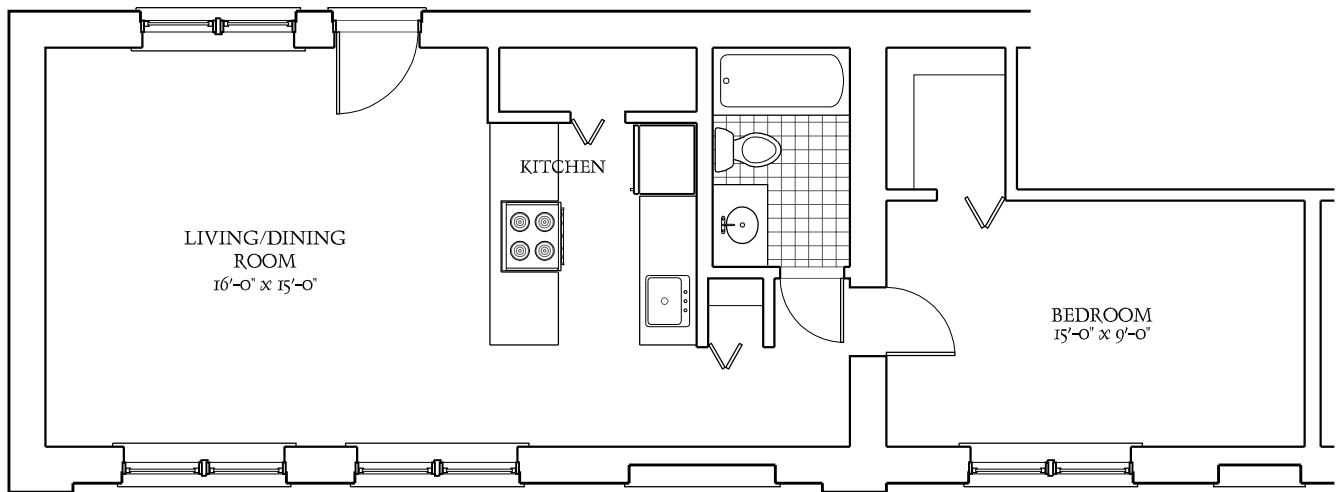

BREWERY LOFTS

UNIT 131

1 BEDROOM - 1 BATH

1301 WEST FLETCHER STREET

ALL PLANS AND DIMENSIONS SHOWN HEREIN ARE APPROXIMATE.
PROSPECTS VIEWING THESE PLANS SHOULD INSPECT EACH INDIVIDUAL UNIT FOR EXACT MEASUREMENTS AND LAYOUTS.