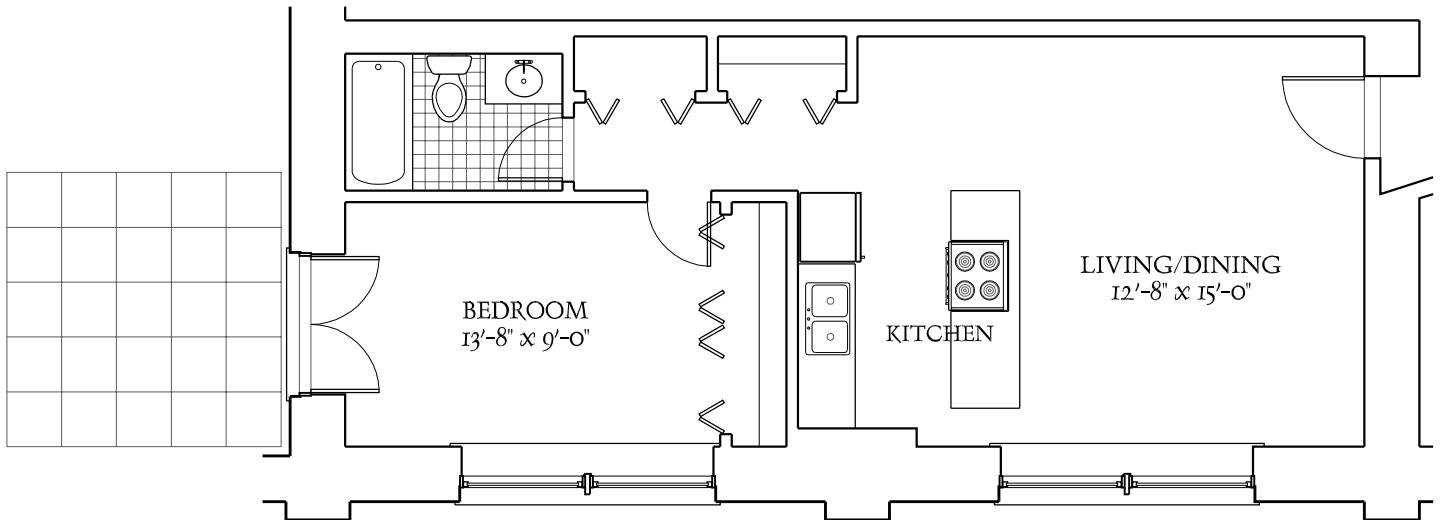

BREWERY LOFTS

UNIT 103

1 BEDROOM - 1 BATH

1301 WEST FLETCHER STREET

ALL PLANS AND DIMENSIONS SHOWN HEREIN ARE APPROXIMATE.
PROSPECTS VIEWING THESE PLANS SHOULD INSPECT EACH INDIVIDUAL UNIT FOR EXACT MEASUREMENTS AND LAYOUTS.