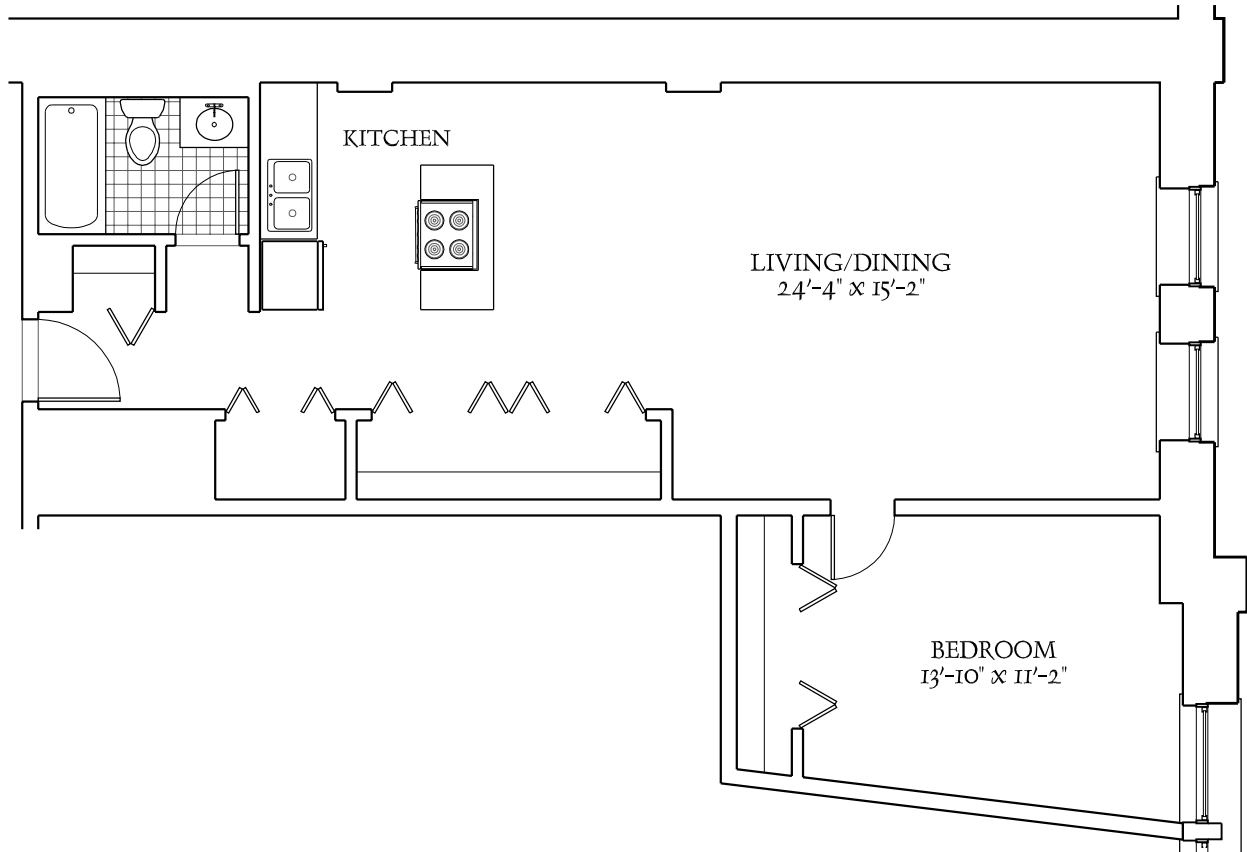

BREWERY LOFTS

UNIT 101

1 BEDROOM - 1 BATH

1301 WEST FLETCHER STREET

ALL PLANS AND DIMENSIONS SHOWN HEREIN ARE APPROXIMATE.
PROSPECTS VIEWING THESE PLANS SHOULD INSPECT EACH INDIVIDUAL UNIT FOR EXACT MEASUREMENTS AND LAYOUTS.