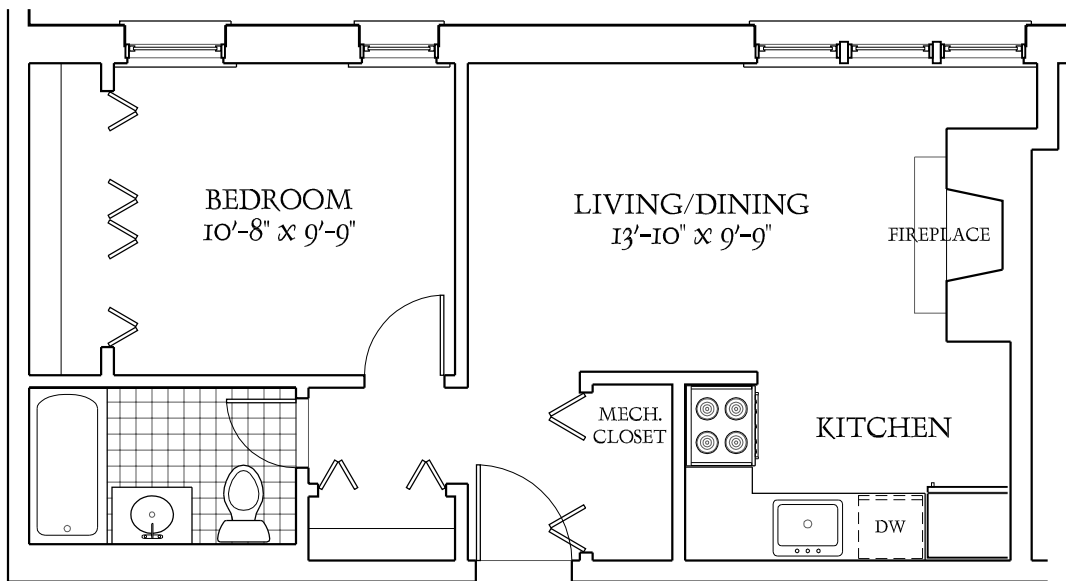

BELMONT COURT APARTMENTS

UNIT H-2H

1 BEDROOM - 1 BATH

(UNIT H-3H IS SIMILAR)

3158 NORTH CLARK STREET

ALL PLANS AND DIMENSIONS SHOWN HEREIN ARE APPROXIMATE.
PROSPECTS VIEWING THESE PLANS SHOULD INSPECT EACH INDIVIDUAL UNIT FOR EXACT MEASUREMENTS AND LAYOUTS.