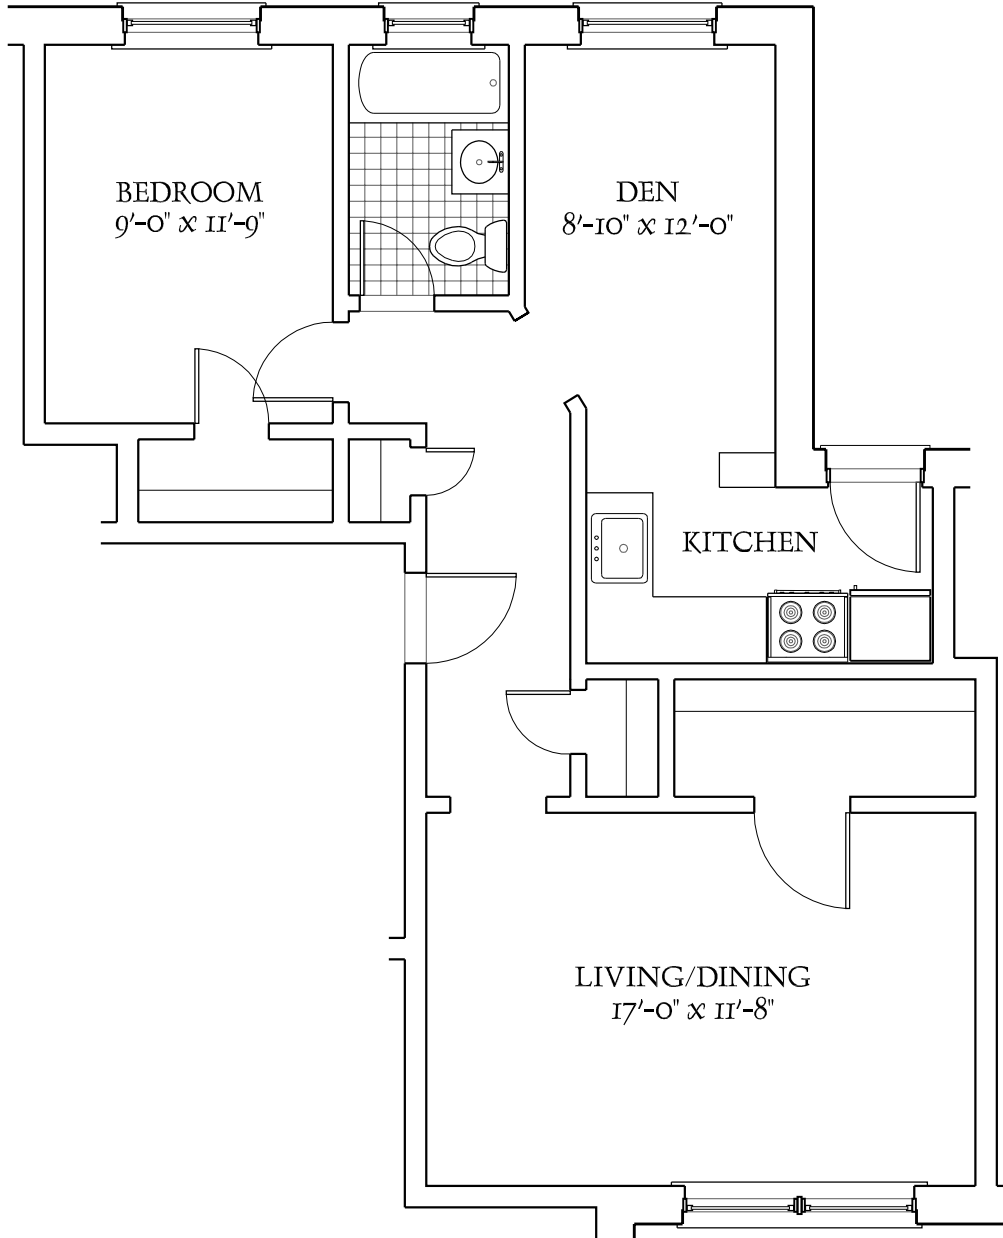

THE BELMONT APARTMENTS

UNIT 1E

1 BEDROOM - 1 BATH

(UNITS 2E AND 3E ARE SIMILAR)

612 WEST BELMONT AVENUE

ALL PLANS AND DIMENSIONS SHOWN HEREIN ARE APPROXIMATE.
PROSPECTS VIEWING THESE PLANS SHOULD INSPECT EACH INDIVIDUAL UNIT FOR EXACT MEASUREMENTS AND LAYOUTS.