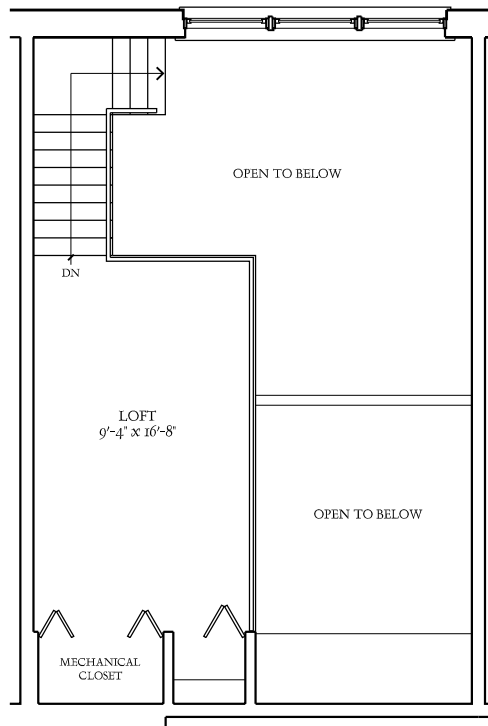

# SHEFFIELD LOFTS

MAIN LEVEL

LOFT LEVEL

## UNIT 508

1 BEDROOM - 1 BATH

( UNITS 509 AND 510 ARE SIMILAR )

999 WEST WOLFRAM STREET - 2815 NORTH SHEFFIELD AVENUE

ALL PLANS AND DIMENSIONS SHOWN HEREIN ARE APPROXIMATE.  
PROSPECTS VIEWING THESE PLANS SHOULD INSPECT EACH INDIVIDUAL UNIT FOR EXACT MEASUREMENTS AND LAYOUTS.