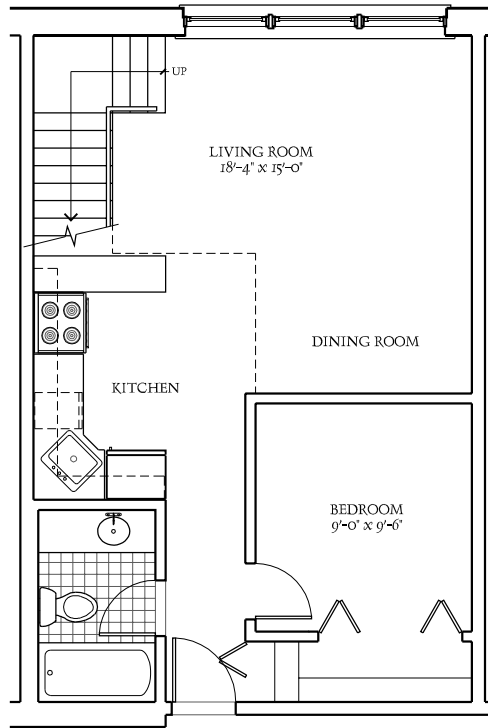

# SHEFFIELD LOFTS

MAIN LEVEL

LOFT LEVEL

## UNIT 508

1 BEDROOM - 1 BATH

( UNITS 509 AND 510 ARE SIMILAR )

999 WEST WOLFRAM STREET - 2815 NORTH SHEFFIELD AVENUE

ALL PLANS AND DIMENSIONS SHOWN HEREIN ARE APPROXIMATE.  
PROSPECTS VIEWING THESE PLANS SHOULD INSPECT EACH INDIVIDUAL UNIT FOR EXACT MEASUREMENTS AND LAYOUTS.