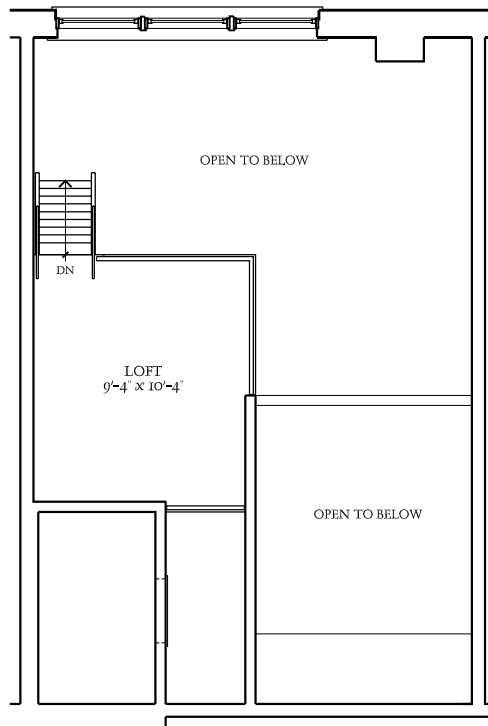

# SHEFFIELD LOFTS

MAIN LEVEL

LOFT LEVEL

## TYPICAL 08 UNIT

1 BEDROOM - 1 BATH

( UNITS 09 AND 10 ARE SIMILAR )

999 WEST WOLFRAM STREET - 2815 NORTH SHEFFIELD AVENUE

ALL PLANS AND DIMENSIONS SHOWN HEREIN ARE APPROXIMATE.  
PROSPECTS VIEWING THESE PLANS SHOULD INSPECT EACH INDIVIDUAL UNIT FOR EXACT MEASUREMENTS AND LAYOUTS.