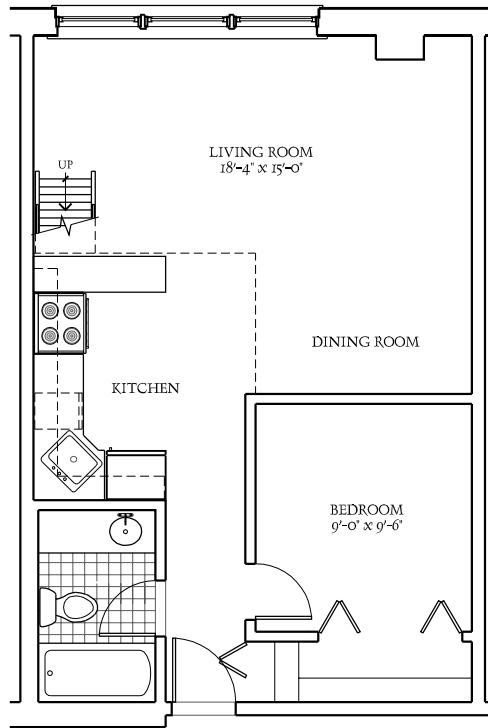

# SHEFFIELD LOFTS

MAIN LEVEL

LOFT LEVEL

## TYPICAL 08 UNIT

1 BEDROOM - 1 BATH

( UNITS 09 AND 10 ARE SIMILAR )

999 WEST WOLFRAM STREET - 2815 NORTH SHEFFIELD AVENUE

ALL PLANS AND DIMENSIONS SHOWN HEREIN ARE APPROXIMATE.  
PROSPECTS VIEWING THESE PLANS SHOULD INSPECT EACH INDIVIDUAL UNIT FOR EXACT MEASUREMENTS AND LAYOUTS.