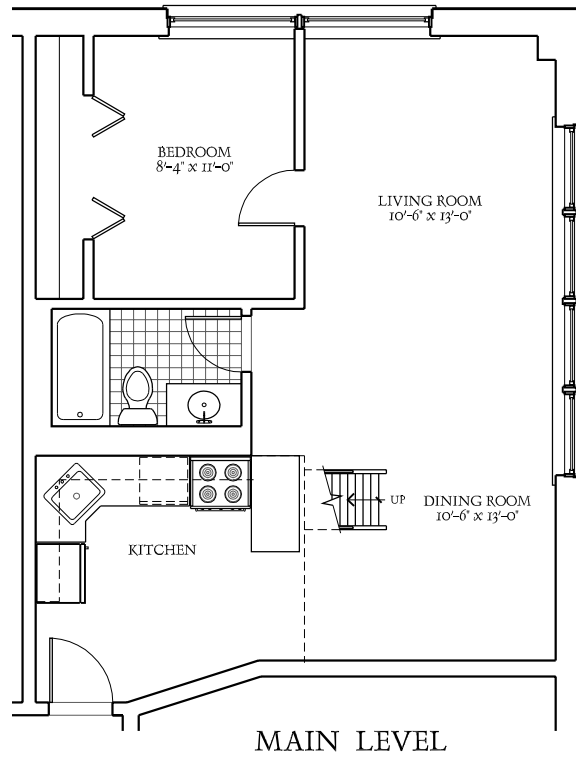

# SHEFFIELD LOFTS

## TYPICAL 05 UNIT

1 BEDROOM - 1 BATH

(UNIT 06 SIMILAR - MIRROR IMAGE)

999 WEST WOLFRAM STREET - 2815 NORTH SHEFFIELD AVENUE

ALL PLANS AND DIMENSIONS SHOWN HEREIN ARE APPROXIMATE.  
PROSPECTS VIEWING THESE PLANS SHOULD INSPECT EACH INDIVIDUAL UNIT FOR EXACT MEASUREMENTS AND LAYOUTS.