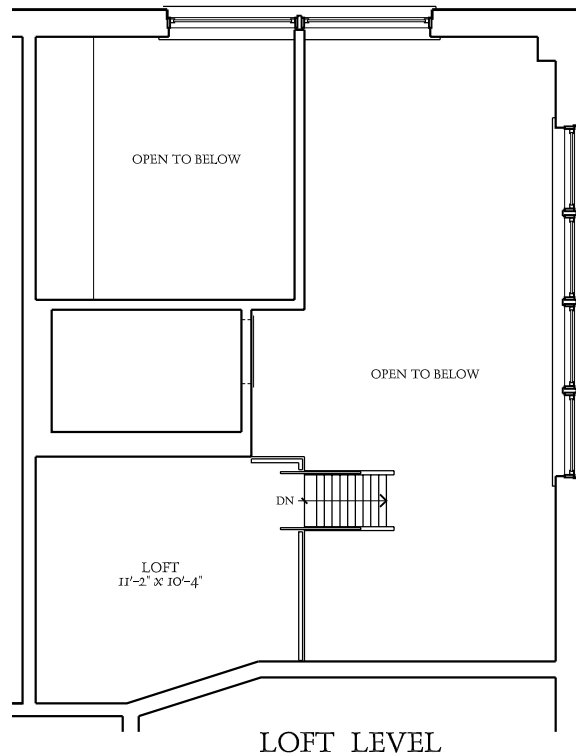

# SHEFFIELD LOFTS

## TYPICAL 05 UNIT

1 BEDROOM - 1 BATH

(UNIT 06 SIMILAR - MIRROR IMAGE)

999 WEST WOLFRAM STREET - 2815 NORTH SHEFFIELD AVENUE

ALL PLANS AND DIMENSIONS SHOWN HEREIN ARE APPROXIMATE.  
PROSPECTS VIEWING THESE PLANS SHOULD INSPECT EACH INDIVIDUAL UNIT FOR EXACT MEASUREMENTS AND LAYOUTS.