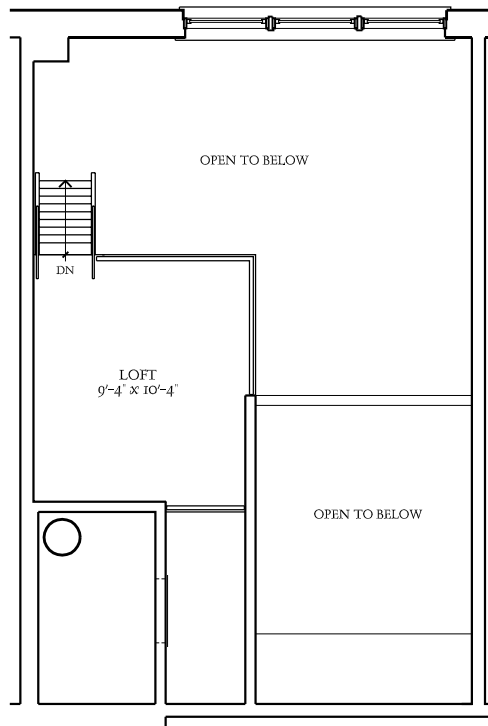

# SHEFFIELD LOFTS

MAIN LEVEL

LOFT LEVEL

## TYPICAL 04 UNIT

1 BEDROOM - 1 BATH

(UNIT 07 SIMILAR - MIRROR IMAGE)

999 WEST WOLFRAM STREET - 2815 NORTH SHEFFIELD AVENUE

ALL PLANS AND DIMENSIONS SHOWN HEREIN ARE APPROXIMATE.  
PROSPECTS VIEWING THESE PLANS SHOULD INSPECT EACH INDIVIDUAL UNIT FOR EXACT MEASUREMENTS AND LAYOUTS.