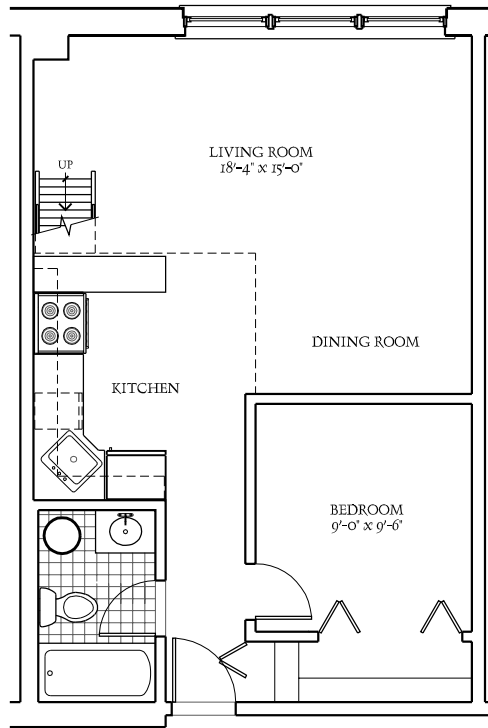

# SHEFFIELD LOFTS

MAIN LEVEL

LOFT LEVEL

## TYPICAL 04 UNIT

1 BEDROOM - 1 BATH

(UNIT 07 SIMILAR - MIRROR IMAGE)

999 WEST WOLFRAM STREET - 2815 NORTH SHEFFIELD AVENUE

ALL PLANS AND DIMENSIONS SHOWN HEREIN ARE APPROXIMATE.  
PROSPECTS VIEWING THESE PLANS SHOULD INSPECT EACH INDIVIDUAL UNIT FOR EXACT MEASUREMENTS AND LAYOUTS.