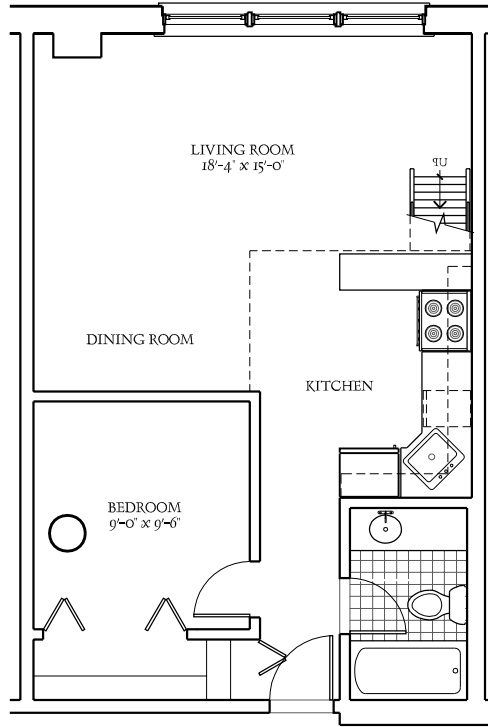

SHEFFIELD LOFTS

MAIN LEVEL

LOFT LEVEL

TYPICAL 03 UNIT

1 BEDROOM - 1 BATH

999 WEST WOLFRAM STREET - 2815 NORTH SHEFFIELD AVENUE

ALL PLANS AND DIMENSIONS SHOWN HEREIN ARE APPROXIMATE.
PROSPECTS VIEWING THESE PLANS SHOULD INSPECT EACH INDIVIDUAL UNIT FOR EXACT MEASUREMENTS AND LAYOUTS.