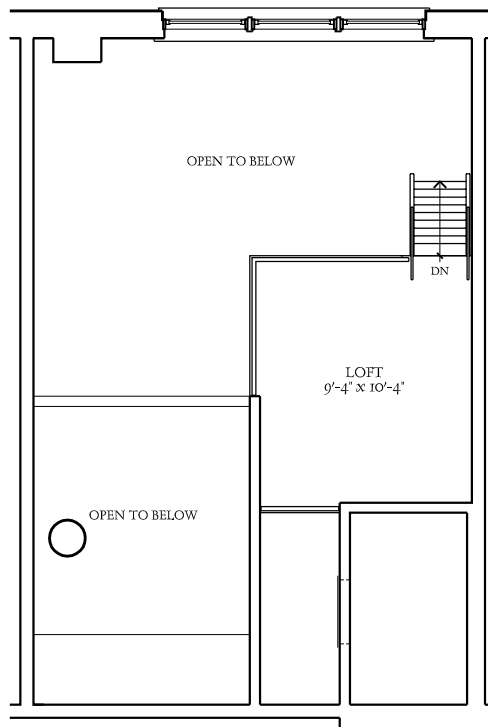

SHEFFIELD LOFTS

MAIN LEVEL

LOFT LEVEL

TYPICAL 03 UNIT

1 BEDROOM - 1 BATH

999 WEST WOLFRAM STREET - 2815 NORTH SHEFFIELD AVENUE

ALL PLANS AND DIMENSIONS SHOWN HEREIN ARE APPROXIMATE.
PROSPECTS VIEWING THESE PLANS SHOULD INSPECT EACH INDIVIDUAL UNIT FOR EXACT MEASUREMENTS AND LAYOUTS.