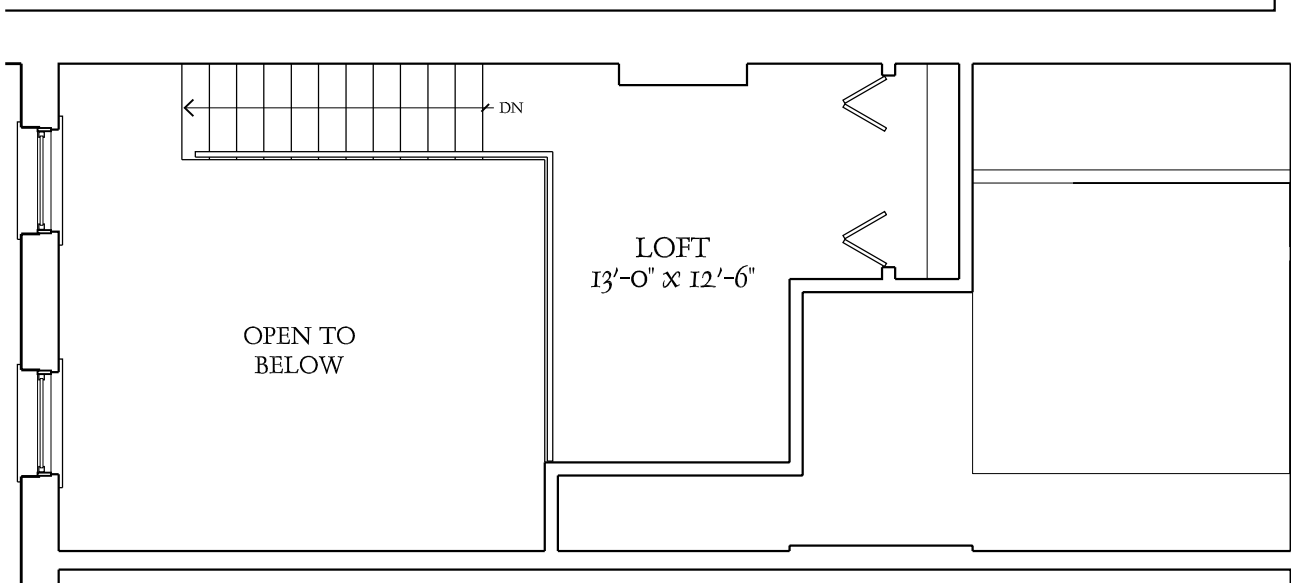

# BREWERY LOFTS

MAIN LEVEL

LOFT LEVEL

## UNIT 505

1 BEDROOM + LOFT - 1 BATH

1301 WEST FLETCHER STREET

ALL PLANS AND DIMENSIONS SHOWN HEREIN ARE APPROXIMATE.  
PROSPECTS VIEWING THESE PLANS SHOULD INSPECT EACH INDIVIDUAL UNIT FOR EXACT MEASUREMENTS AND LAYOUTS.