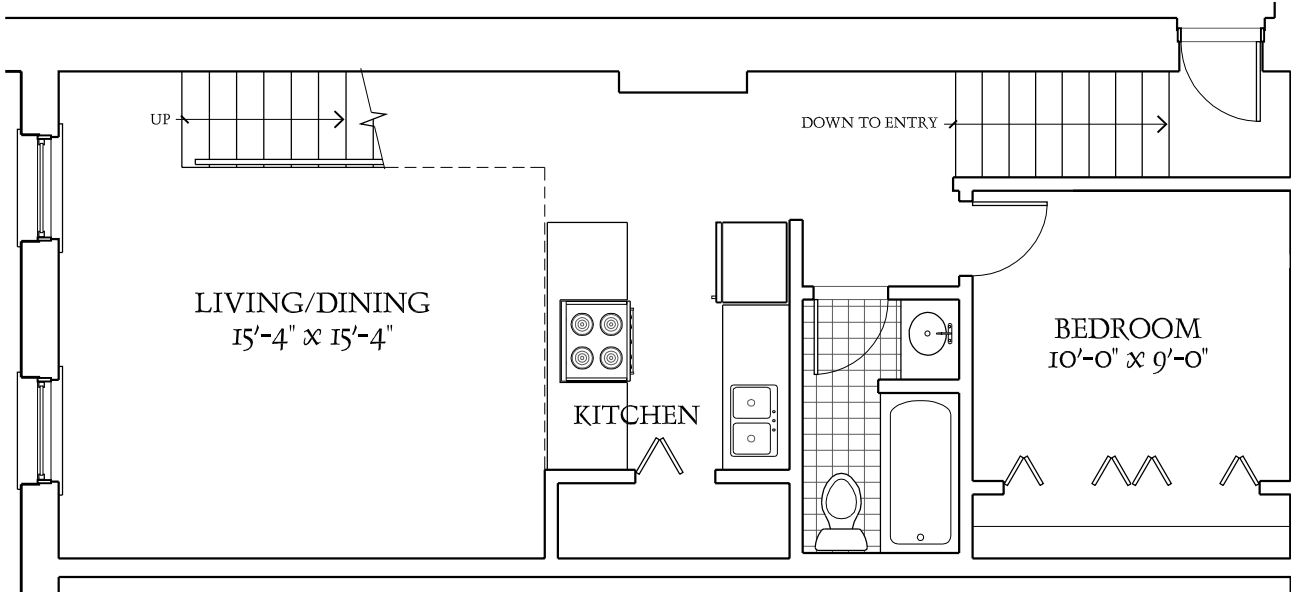

# BREWERY LOFTS

MAIN LEVEL

LOFT LEVEL

## UNIT 505

1 BEDROOM + LOFT - 1 BATH

1301 WEST FLETCHER STREET

ALL PLANS AND DIMENSIONS SHOWN HEREIN ARE APPROXIMATE.  
PROSPECTS VIEWING THESE PLANS SHOULD INSPECT EACH INDIVIDUAL UNIT FOR EXACT MEASUREMENTS AND LAYOUTS.