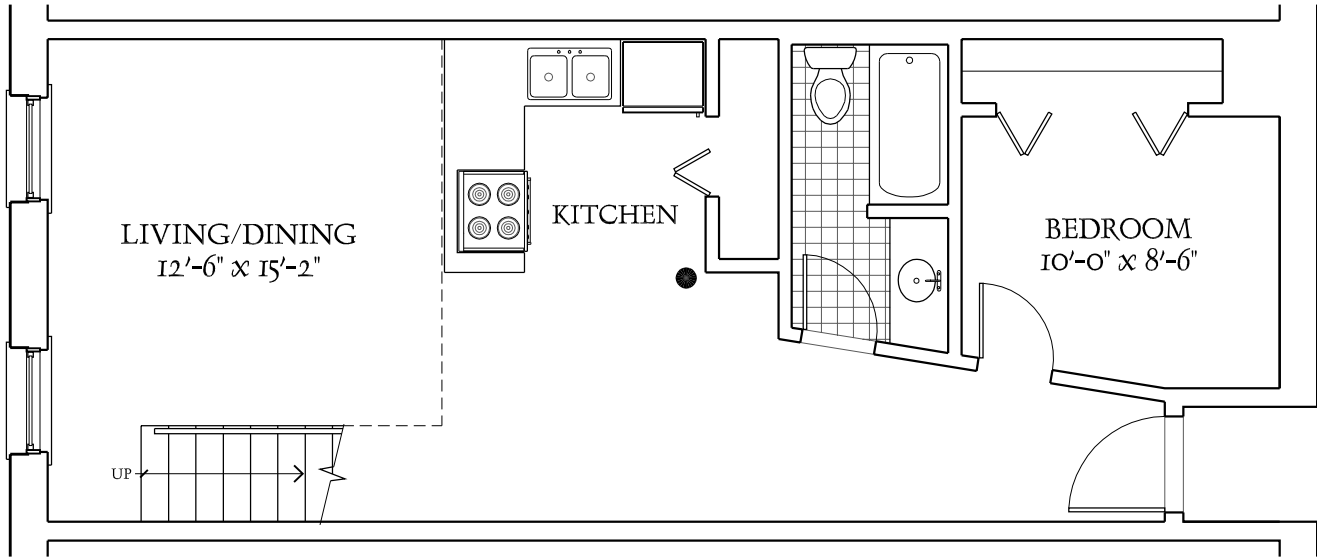

BREWERY LOFTS

MAIN LEVEL

LOFT LEVEL

UNIT 504

1 BEDROOM + LOFT - 1 BATH

1301 WEST FLETCHER STREET

ALL PLANS AND DIMENSIONS SHOWN HEREIN ARE APPROXIMATE.
PROSPECTS VIEWING THESE PLANS SHOULD INSPECT EACH INDIVIDUAL UNIT FOR EXACT MEASUREMENTS AND LAYOUTS.