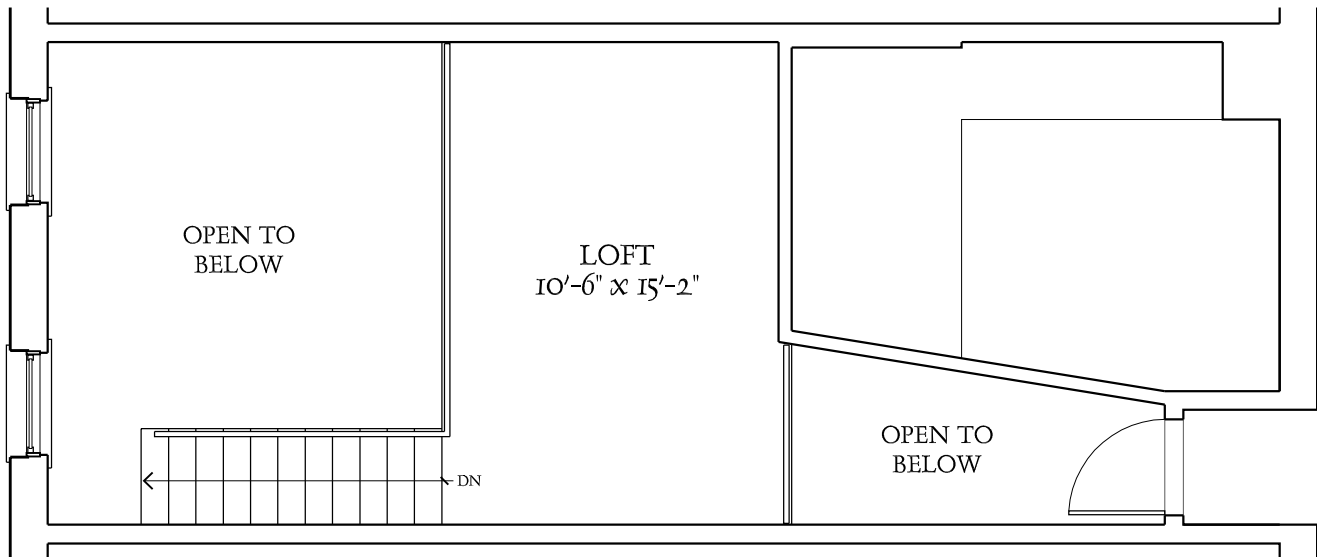

BREWERY LOFTS

MAIN LEVEL

LOFT LEVEL

UNIT 504

1 BEDROOM + LOFT - 1 BATH

1301 WEST FLETCHER STREET

ALL PLANS AND DIMENSIONS SHOWN HEREIN ARE APPROXIMATE.
PROSPECTS VIEWING THESE PLANS SHOULD INSPECT EACH INDIVIDUAL UNIT FOR EXACT MEASUREMENTS AND LAYOUTS.