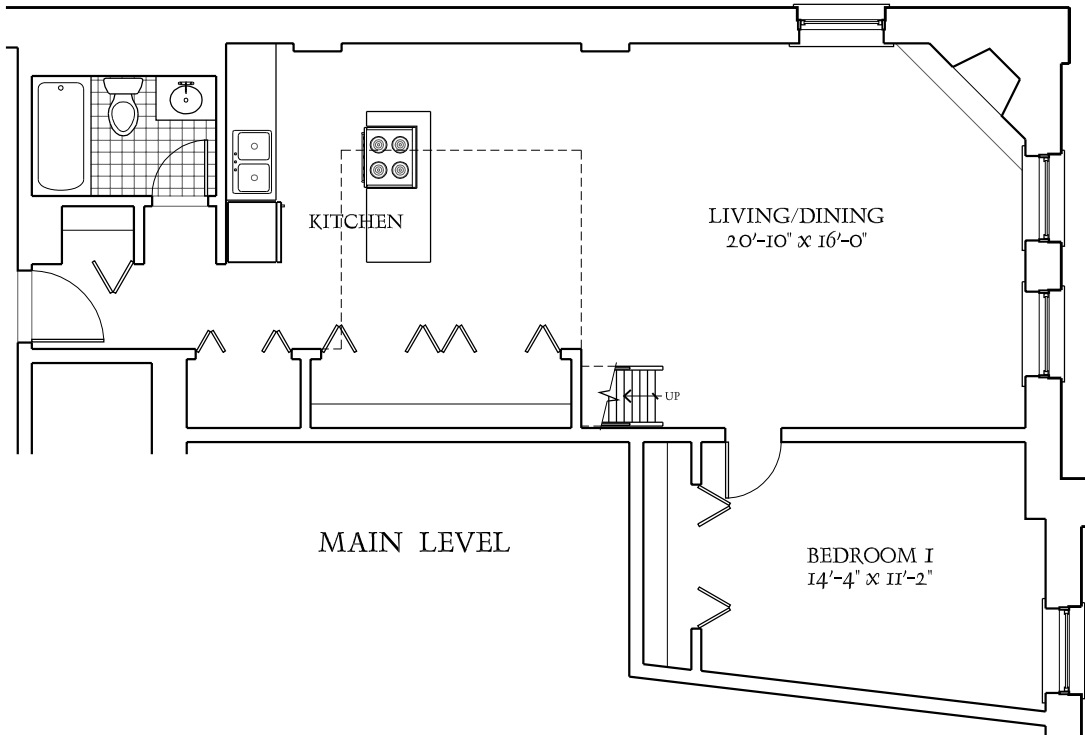

BREWERY LOFTS

UNIT 501

1 BEDROOM + LOFT - 1 BATH

1301 WEST FLETCHER STREET

ALL PLANS AND DIMENSIONS SHOWN HEREIN ARE APPROXIMATE.
PROSPECTS VIEWING THESE PLANS SHOULD INSPECT EACH INDIVIDUAL UNIT FOR EXACT MEASUREMENTS AND LAYOUTS.