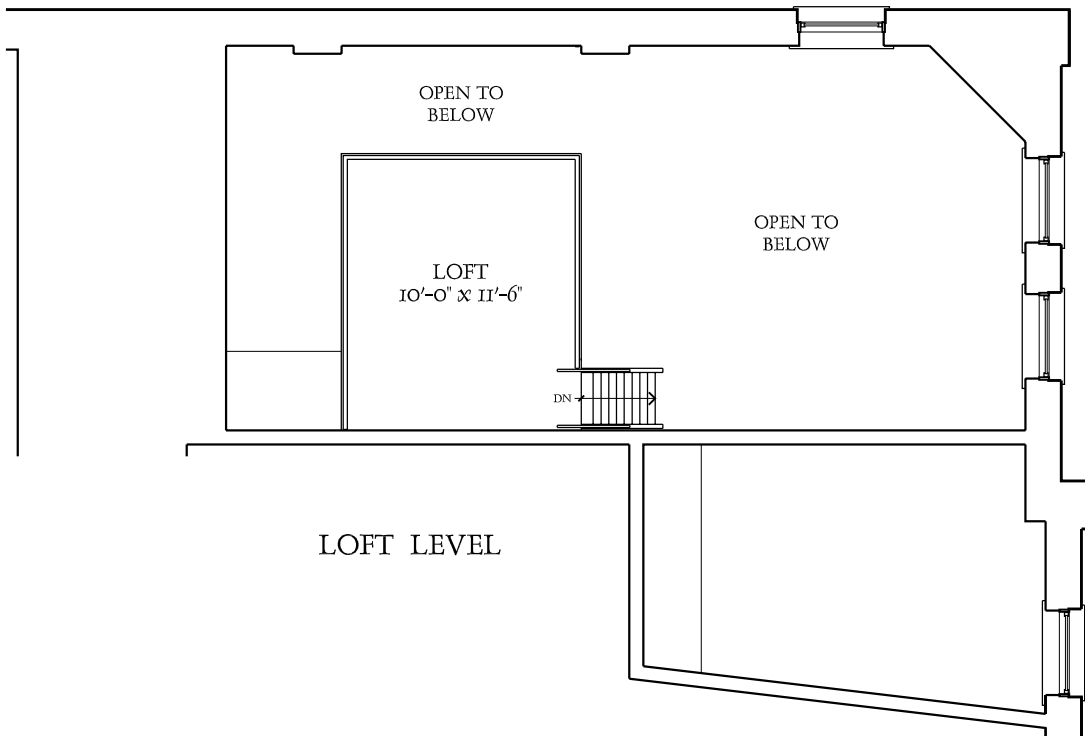

BREWERY LOFTS

UNIT 501

1 BEDROOM + LOFT - 1 BATH

1301 WEST FLETCHER STREET

ALL PLANS AND DIMENSIONS SHOWN HEREIN ARE APPROXIMATE.
PROSPECTS VIEWING THESE PLANS SHOULD INSPECT EACH INDIVIDUAL UNIT FOR EXACT MEASUREMENTS AND LAYOUTS.